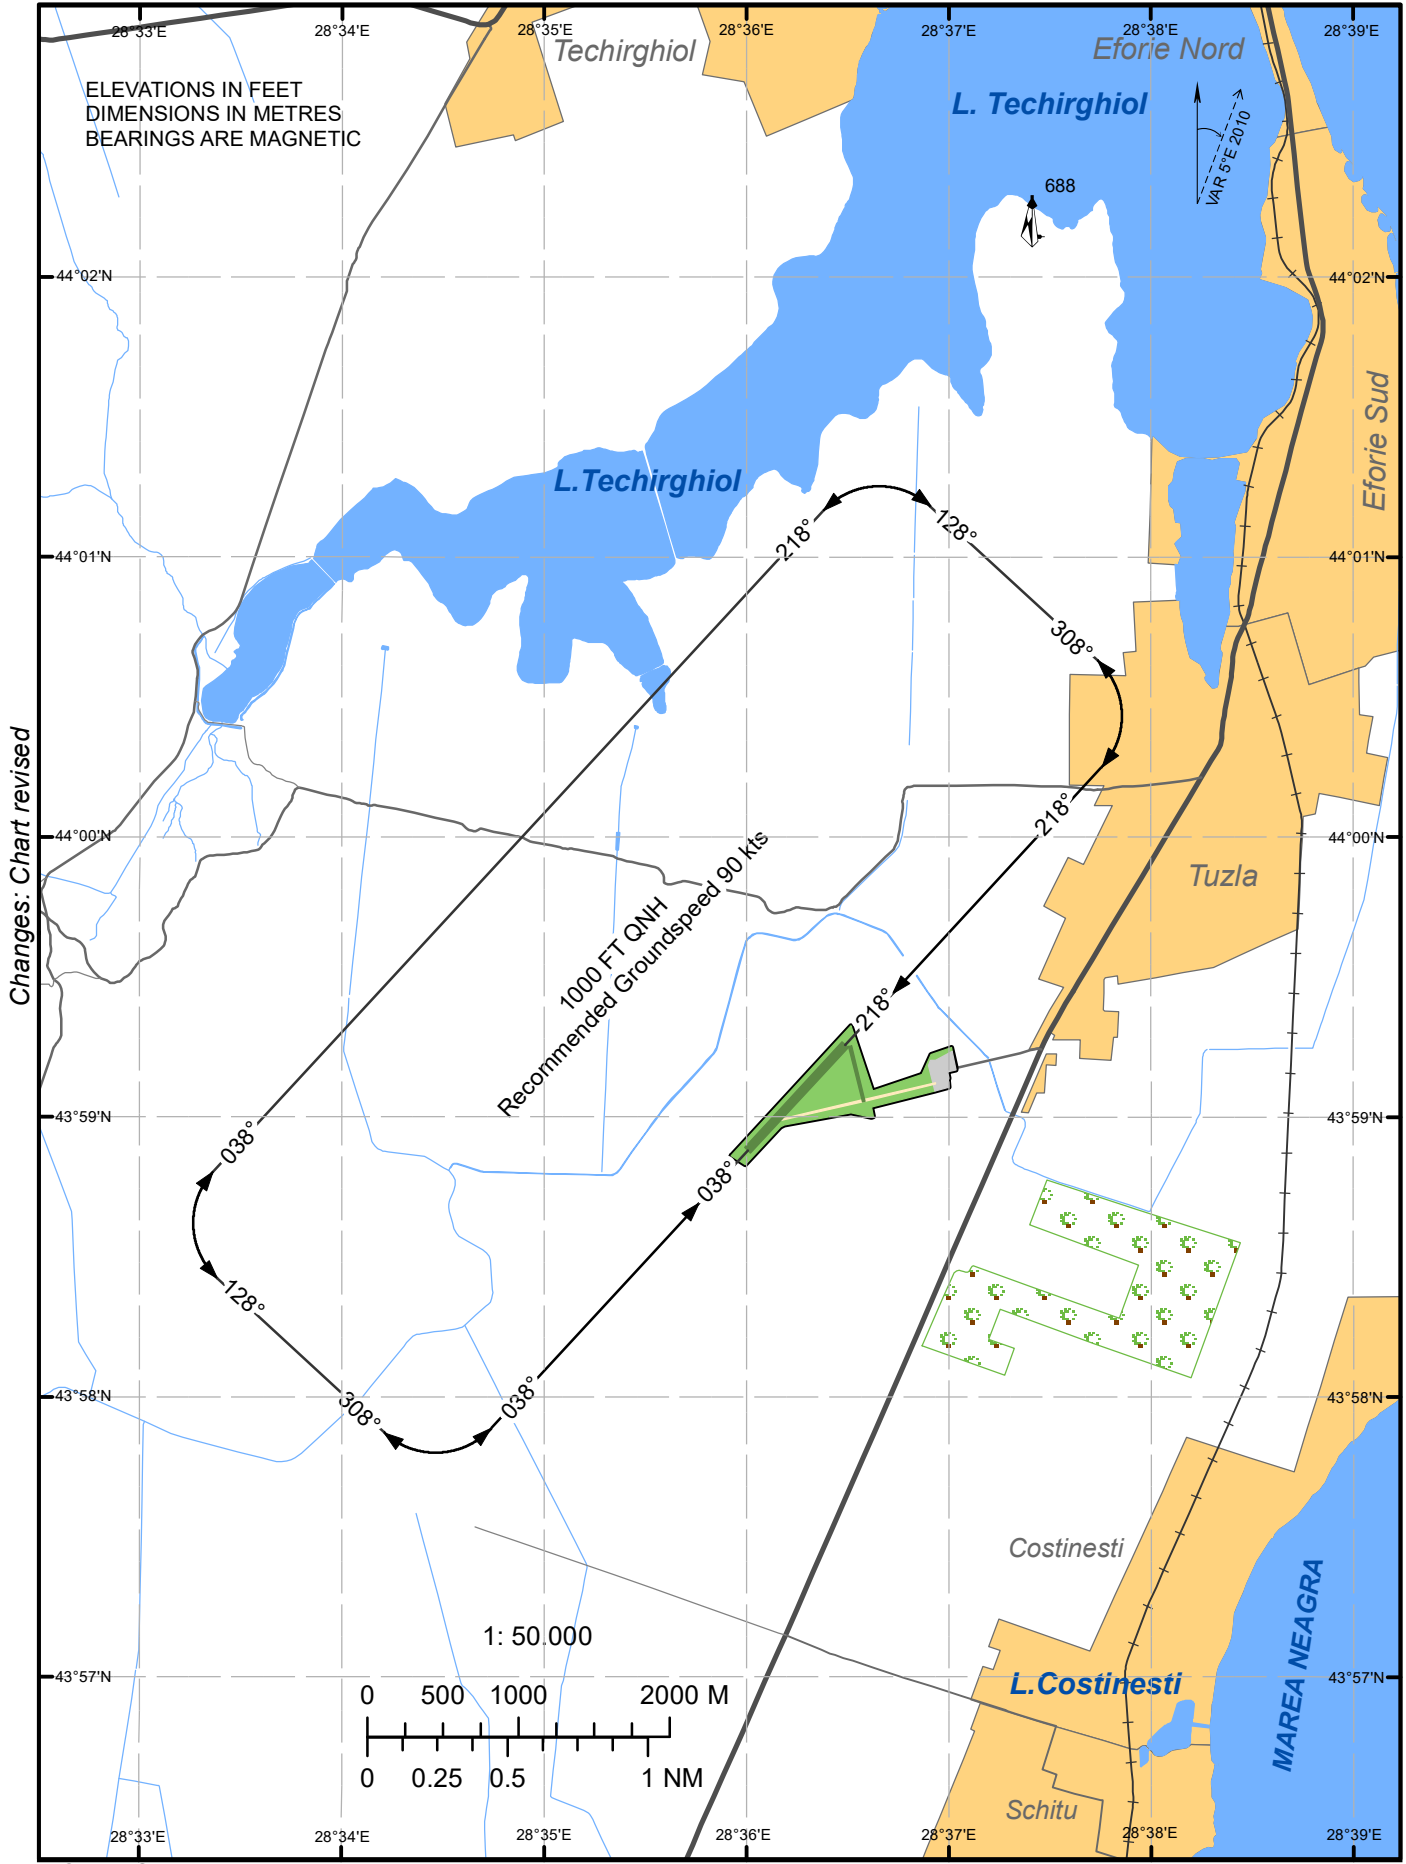

**VISUAL APPROACH  
CHART - ICAO**

AERODROME ELEV **164 FT**

**TUZLA / Tuzla (LRTZ)**

OPC 131.475

RWY 04/22

Aerodrome Circuit

Changes: Chart revised

ELEVATIONS IN FEET  
DIMENSIONS IN METRES  
BEARINGS ARE MAGNETIC