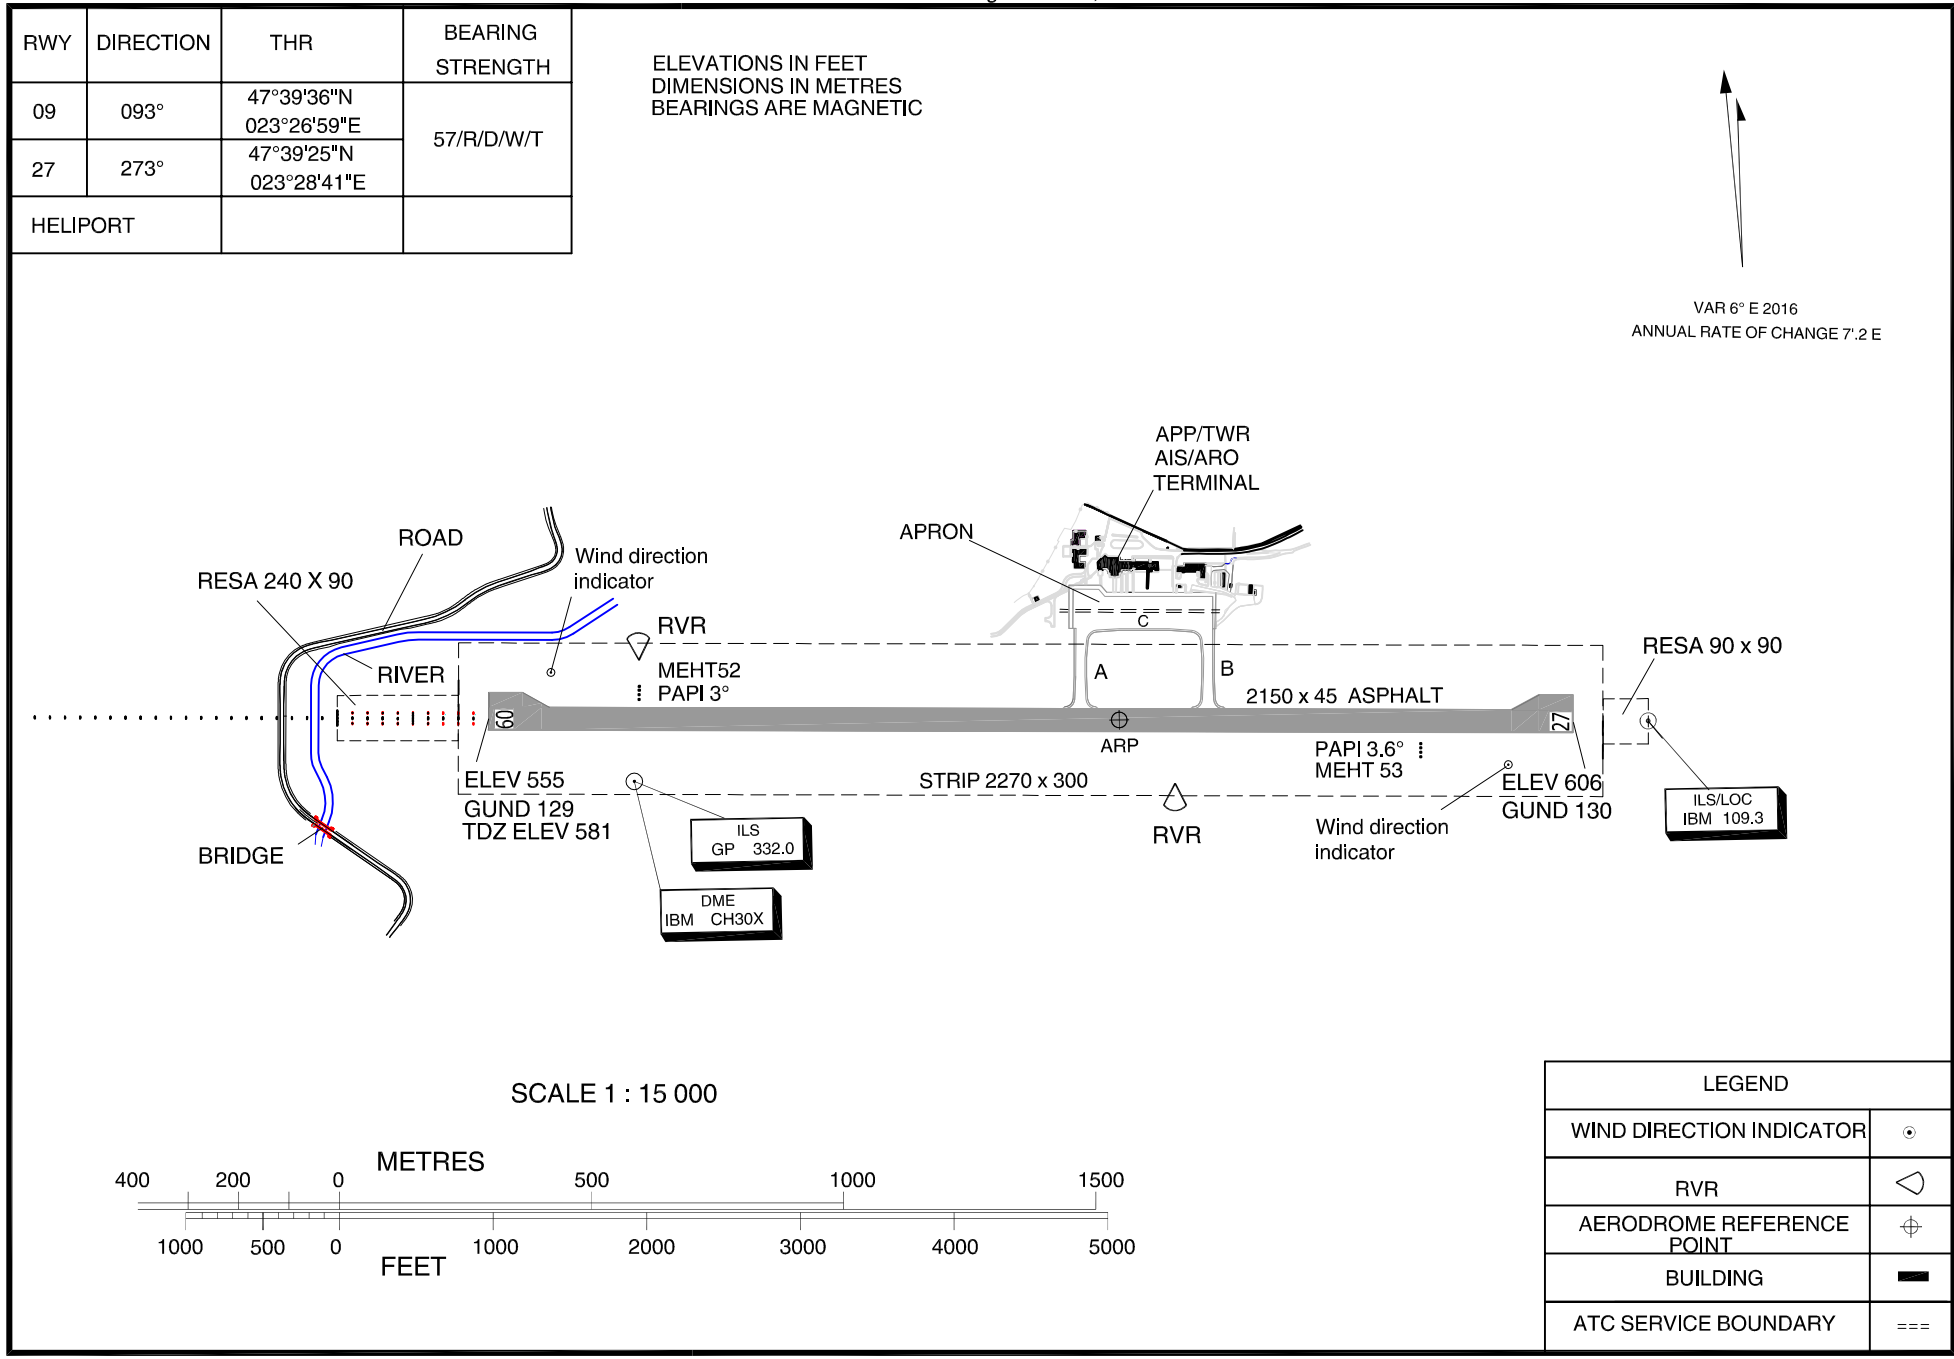

AERODROME CHART - ICAO

47°39'30"N
023°27'58"E

ELEV 606 FT

TWR 118.855
TWR 118.100 ALTN

**BAIA MARE / Maramureş
(LRBM)**

Changes: GUND, MEHT

ROMATSA

AIPAC AIP AMDT 06/20

MARKING AIDS RWY 09 / 27 AND EXIT TWYs

LIGHTING AIDS RWY 09 / 27 AND EXIT TWYs

| LEGEND | |
|-------------------------|-------|
| STOP BAR | |
| AIMING POINT | ■ |
| RUNWAY-HOLDING POSITION | |

Changes: TWR freq./Ch