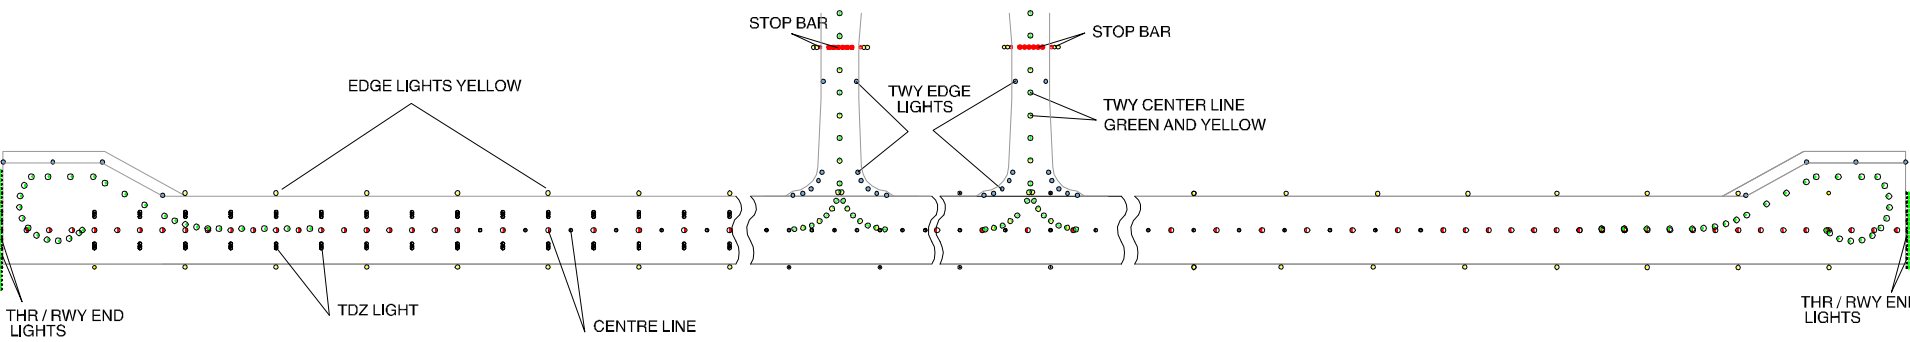

AERODROME CHART - ICAO

47°39'30"N
023°27'58"E

ELEV 606 FT

TWR 118.855
TWR 118.100 ALTN

**BAIA MARE / Maramureş
(LRBM)**

Changes: GUND, MEHT

ROMATSA

AIPAC AIP AMDT 06/20

MARKING AIDS RWY 09 / 27 AND EXIT TWYs

LIGHTING AIDS RWY 09 / 27 AND EXIT TWYs

| LEGEND | |
|-------------------------|-------|
| STOP BAR | |
| AIMING POINT | ■ |
| RUNWAY-HOLDING POSITION | |

Changes: TWR freq./Ch