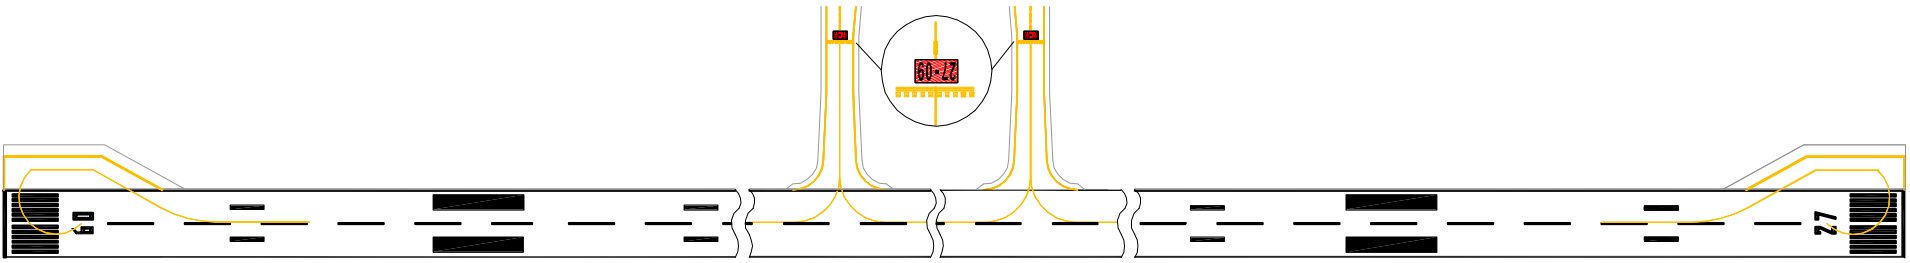

AERODROME CHART - ICAO

47°39'30"N
023°27'58"E

ELEV 606 FT

TWR 118.855
TWR 118.100 ALTN

**BAIA MARE / Maramureş
(LRBM)**

Changes: GUND, MEHT

ROMATSA

AIPAC AIP AMDT 06/20

MARKING AIDS RWY 09 / 27 AND EXIT TWYs

LIGHTING AIDS RWY 09 / 27 AND EXIT TWYs

| LEGEND | |
|-------------------------|-------|
| STOP BAR | |
| AIMING POINT | ■ |
| RUNWAY-HOLDING POSITION | |

Changes: TWR freq./Ch