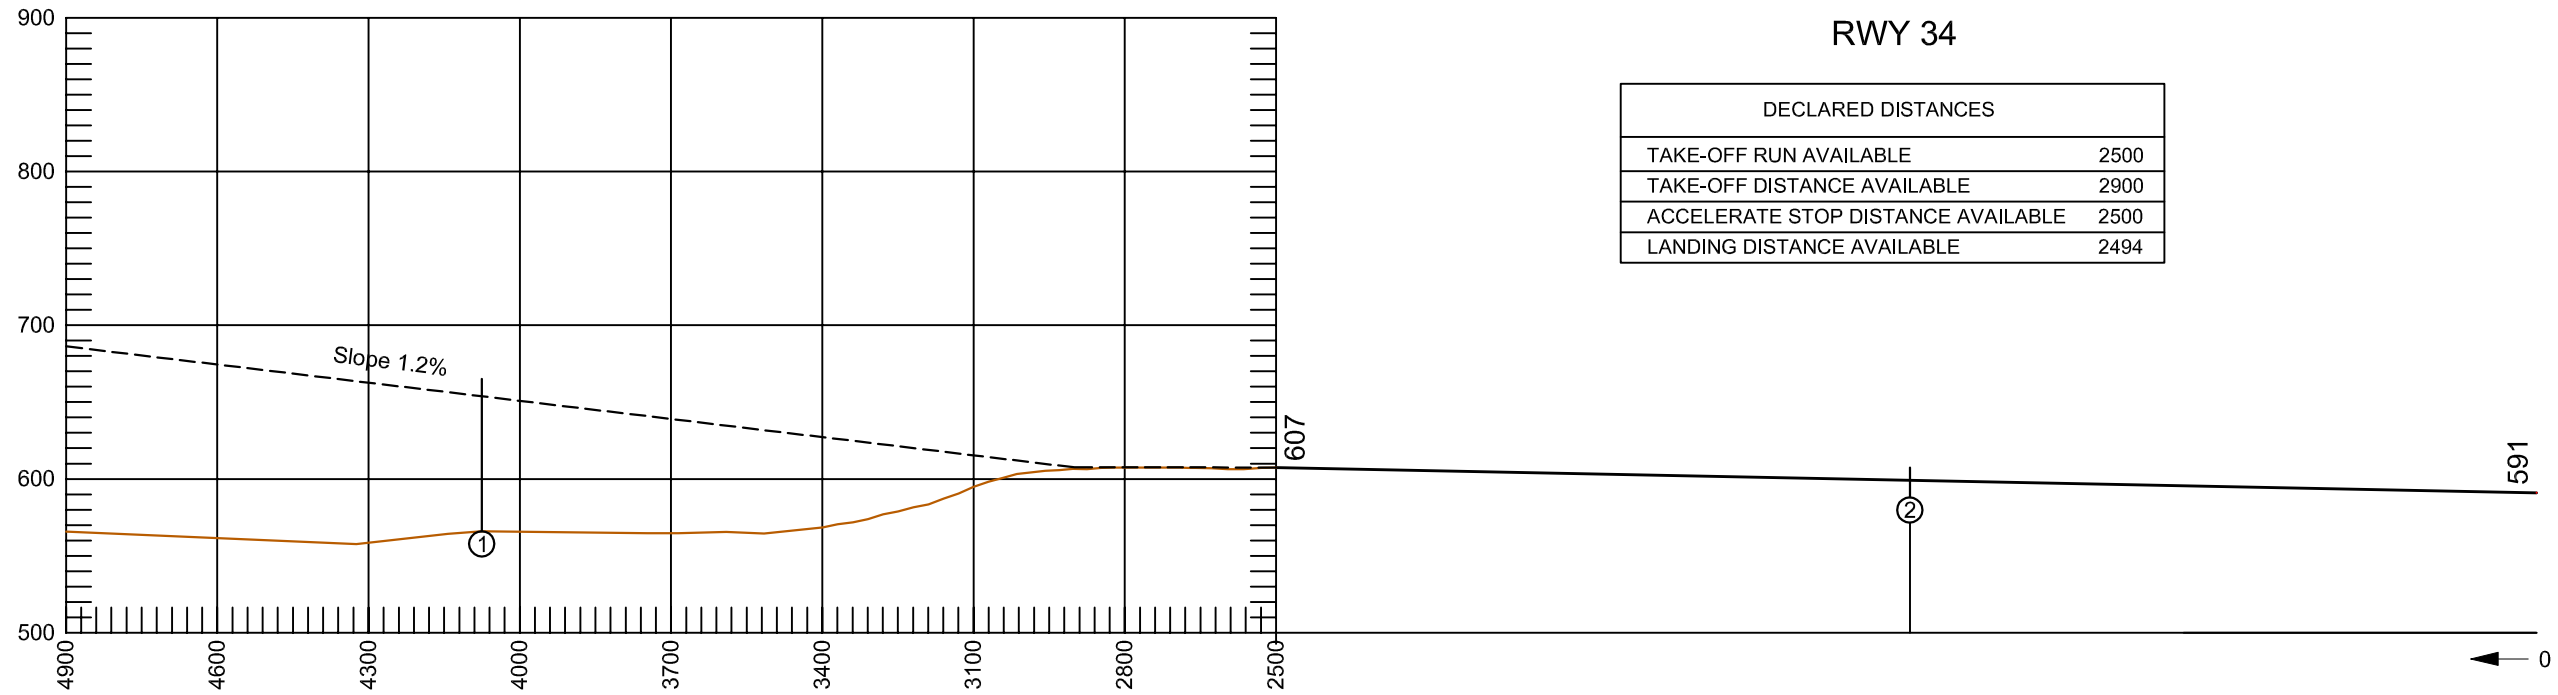

**AERODROME OBSTACLE CHART - ICAO**  
TYPE A (OPERATING LIMITATIONS)

**BACĂU / George Enescu (LRBC)**  
**RWY34**

ELEVATIONS IN FEET AND DIMENSIONS IN METRES

MAGNETIC VARIATION 5° E - 2010

Changes: LDA.

① 666

LEGEND	
IDENTIFICATION NUMBER	①
POLE, ANTENNA	⊙
CHURCH	⊕

AMENDMENT RECORD		
NO.	DATE	ENTERED BY