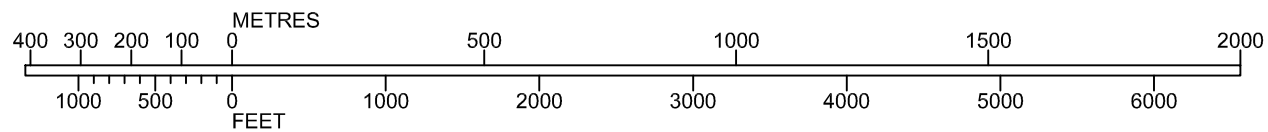

**AERODROME OBSTACLE CHART - ICAO**  
TYPE A (OPERATING LIMITATIONS)

**BACĂU / George Enescu (LRBC)**  
**RWY34**

ELEVATIONS IN FEET AND DIMENSIONS IN METRES

MAGNETIC VARIATION 5° E - 2010

Changes: LDA.

① 666