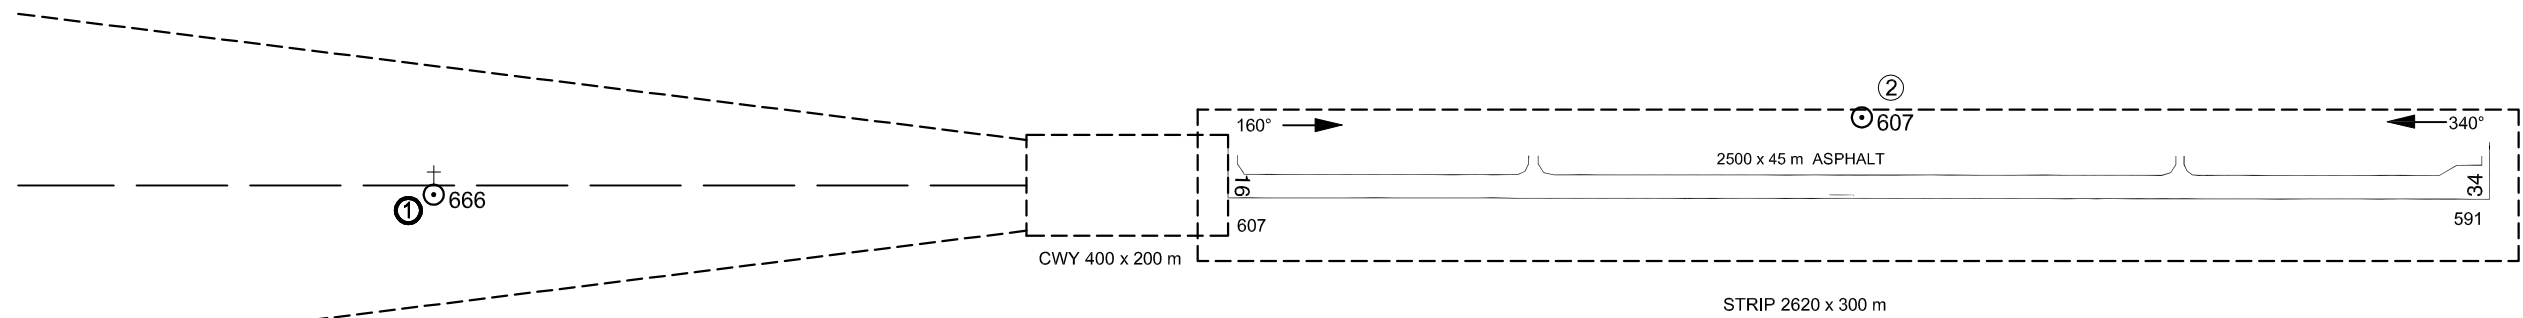

**AERODROME OBSTACLE CHART - ICAO**  
TYPE A (OPERATING LIMITATIONS)

**BACĂU / George Enescu (LRBC)**  
**RWY34**

ELEVATIONS IN FEET AND DIMENSIONS IN METRES

MAGNETIC VARIATION 5° E - 2010

Changes: LDA.

① 666

LEGEND	
IDENTIFICATION NUMBER	①
POLE, ANTENNA	⊙
CHURCH	⊕

AMENDMENT RECORD		
NO.	DATE	ENTERED BY