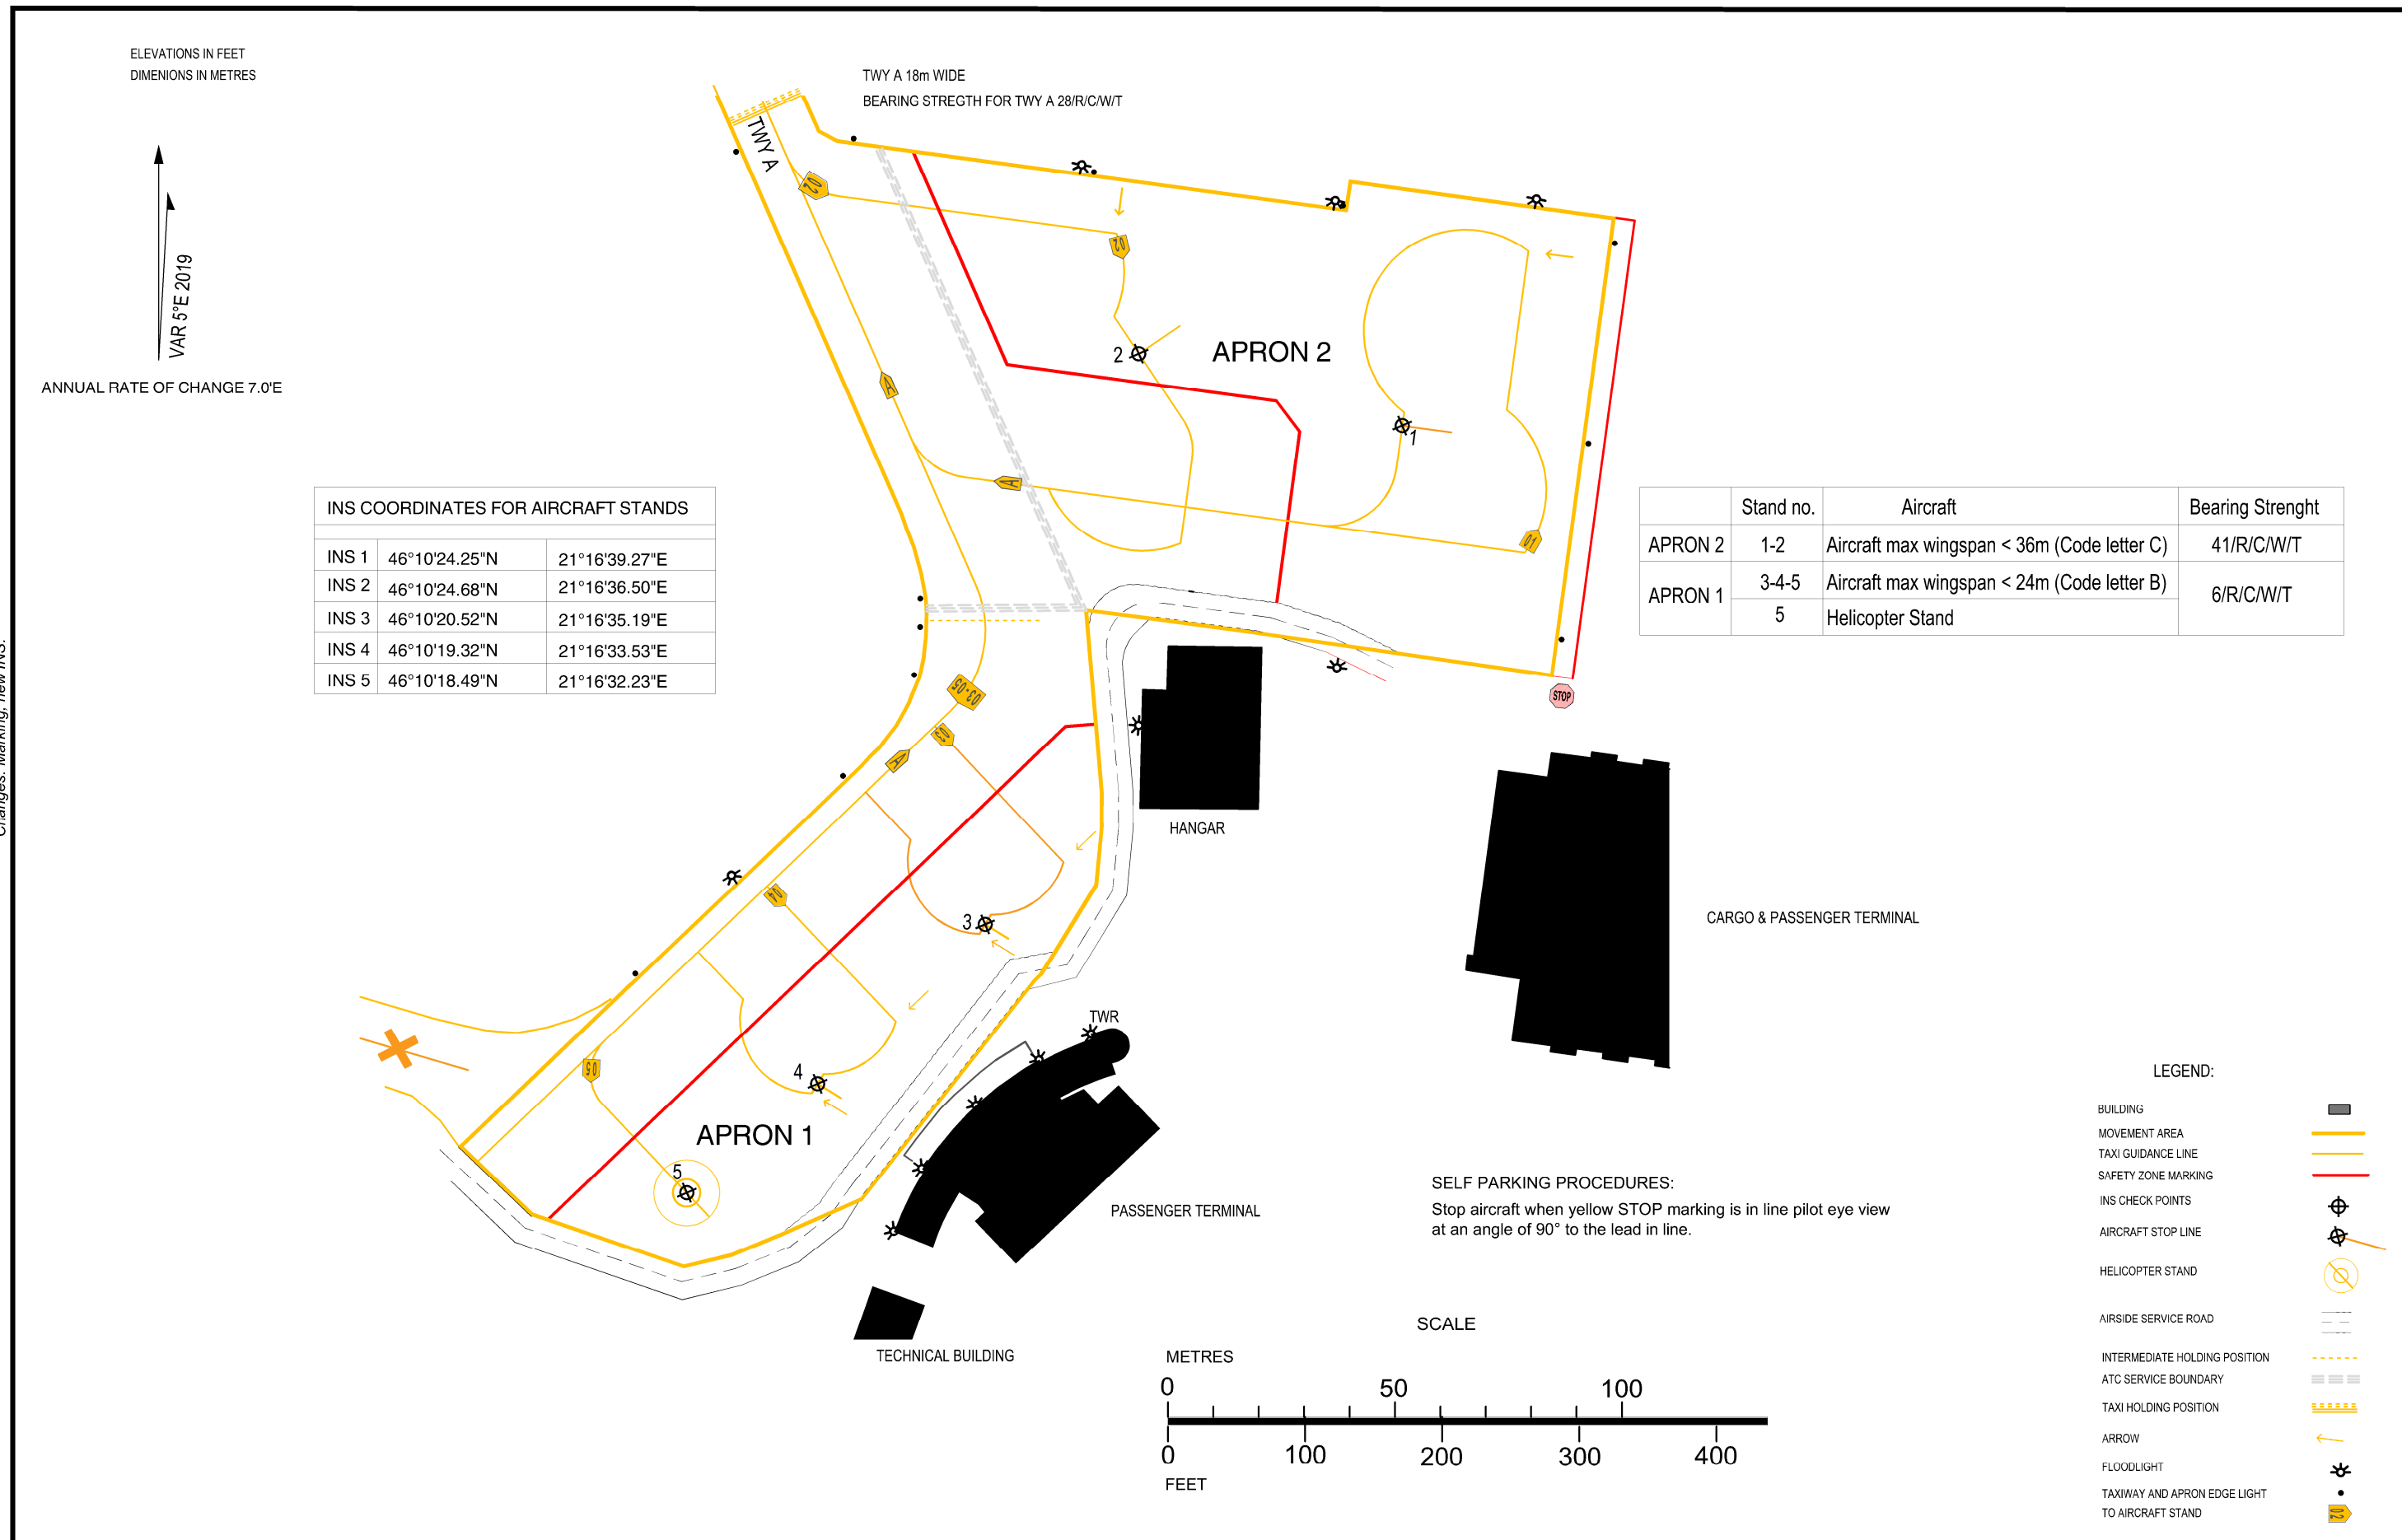

AIRCRAFT PARKING / DOCKING CHART - ICAO

APRON 1 ELEV
352 FT

APRON 2 ELEV
352 FT

Arad Tower 118.230
Arad Tower ALTN 130.200

ARAD/Arad (LRAR)

APRON 1 / APRON 2

Changes: Marking, new INS.