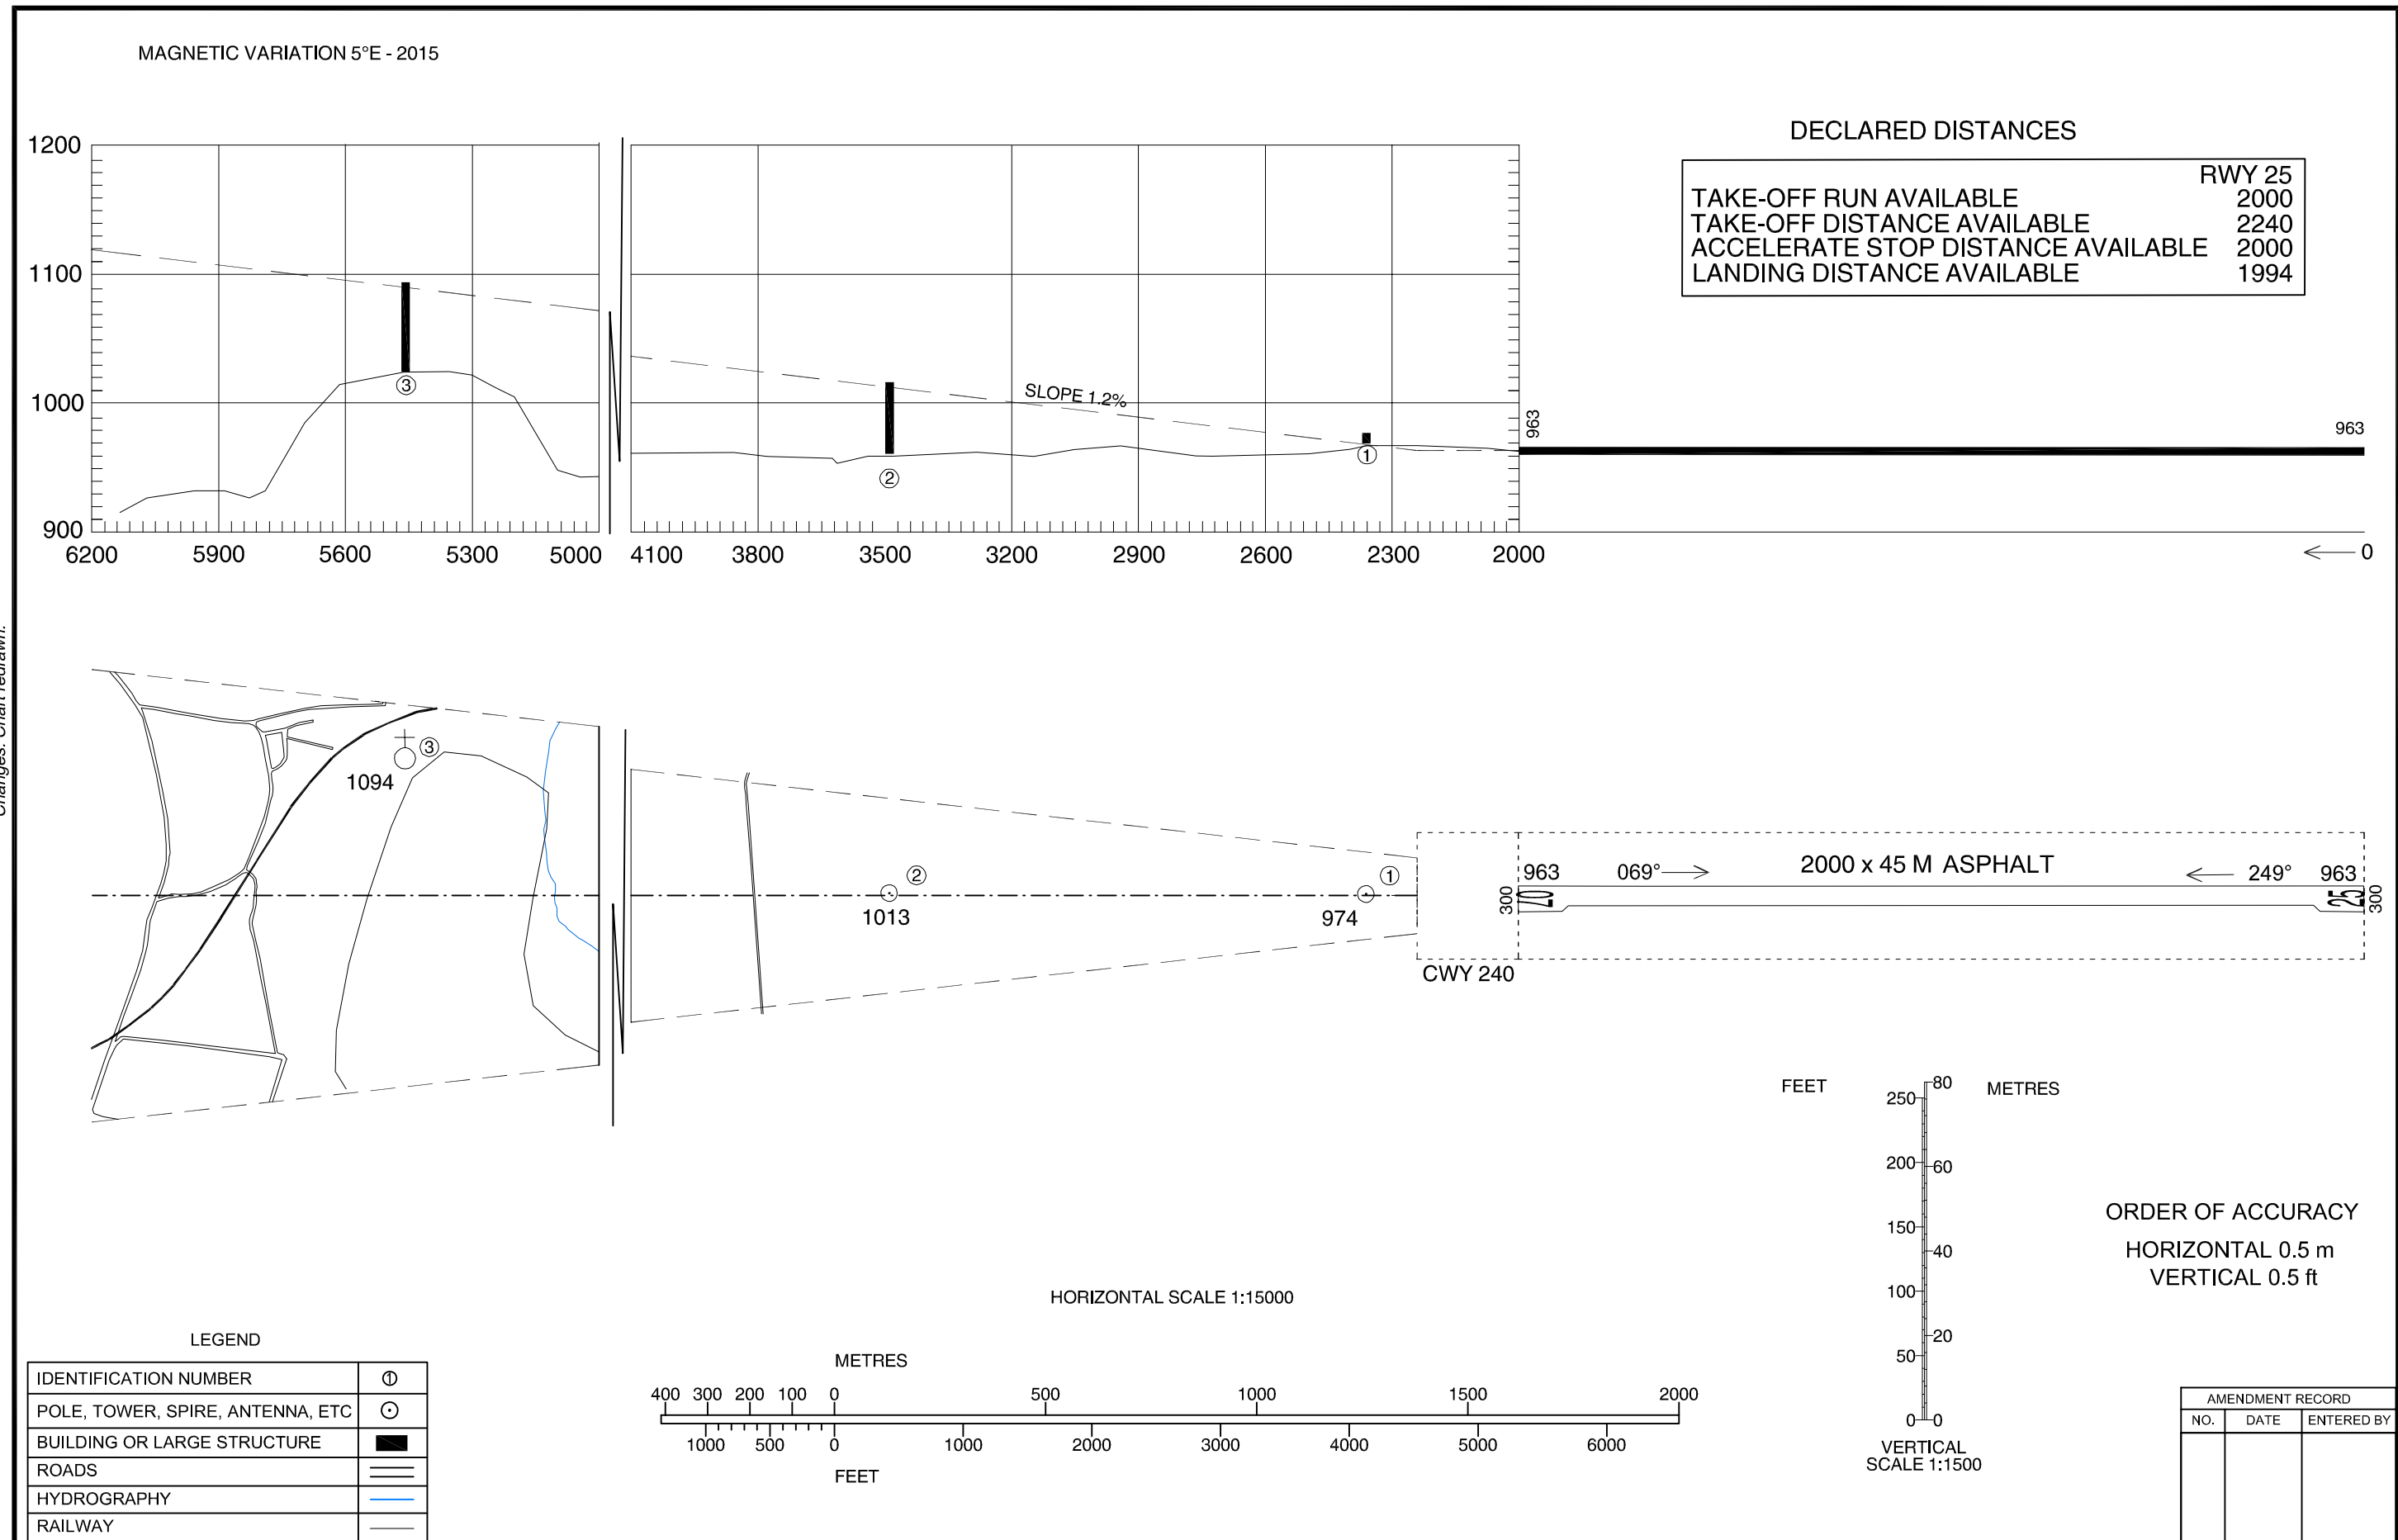

AERODROME OBSTACLE CHART - ICAO
TYPE A (OPERATING LIMITATIONS)

TÂRGU MUREȘ /
Transilvania - Târgu Mureș (LRTM)

ELEVATIONS IN FEET AND DIMENSIONS IN METRES

Changes: Chart redrawn.