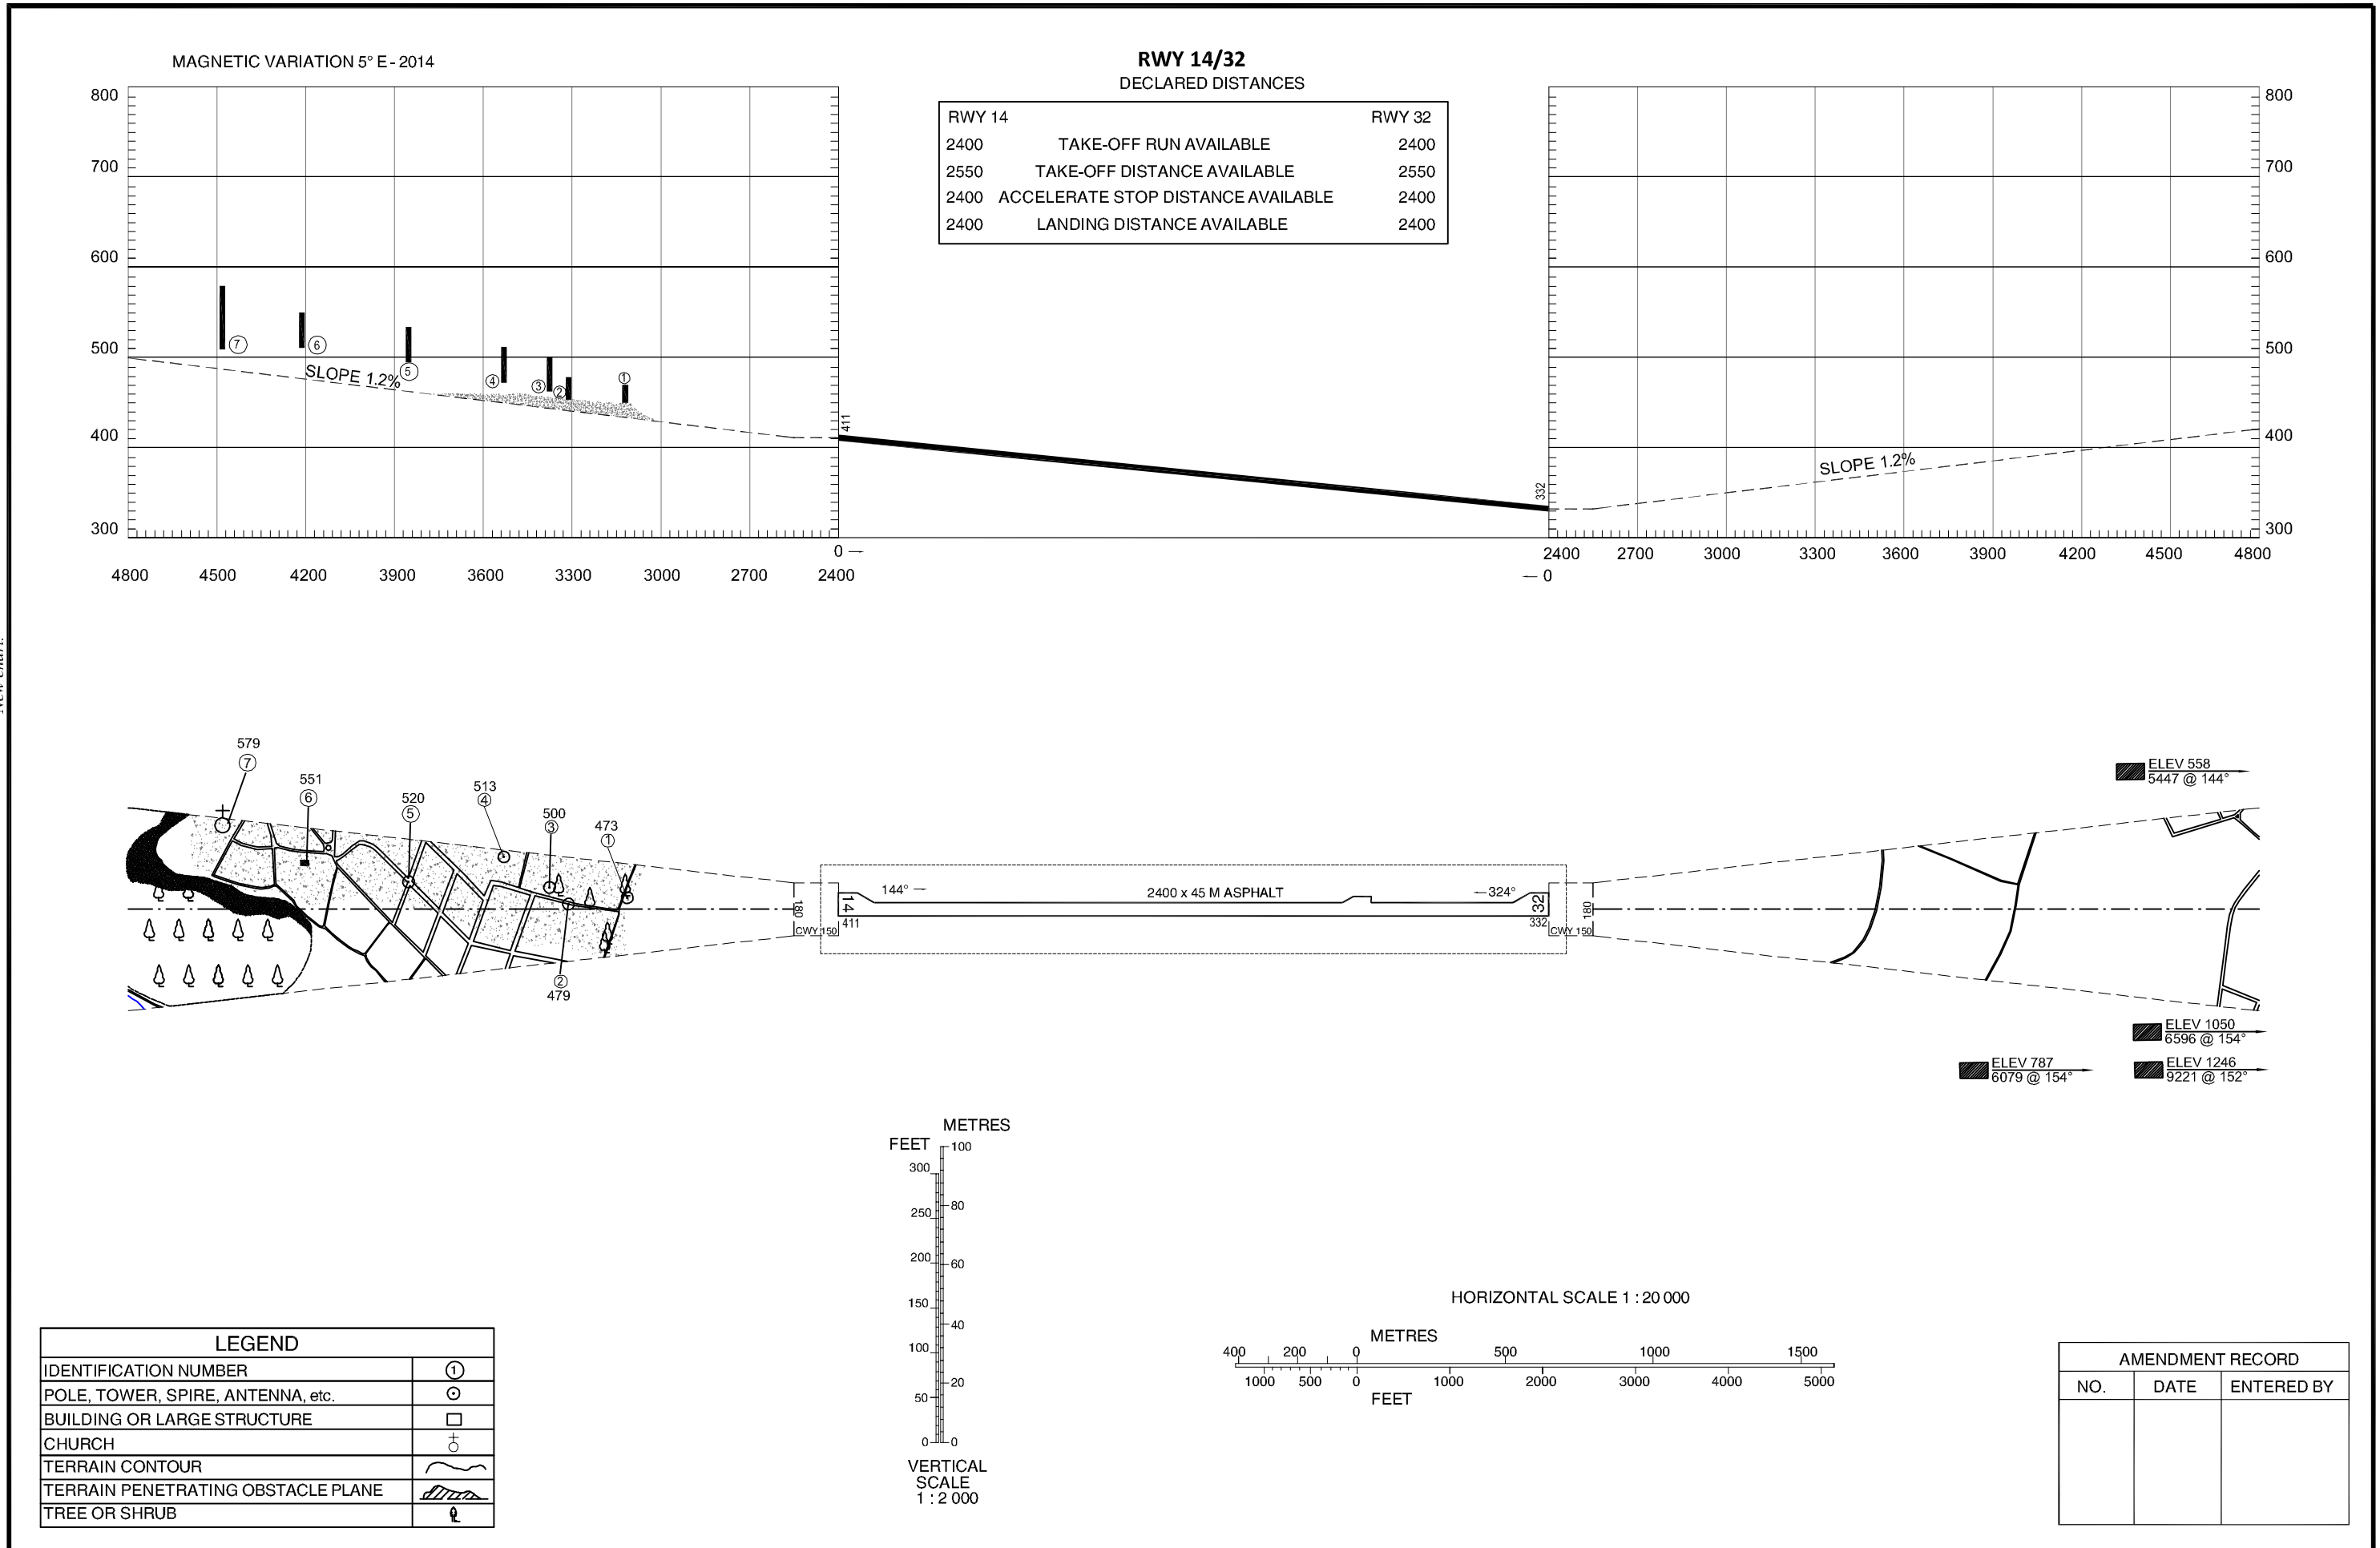

AERODROME OBSTACLE CHART - ICAO
TYPE A (OPERATING LIMITATIONS)

ELEVATIONS IN FEET AND DIMENSIONS IN METRES

IASI / Iasi (LRIA)

New chart.