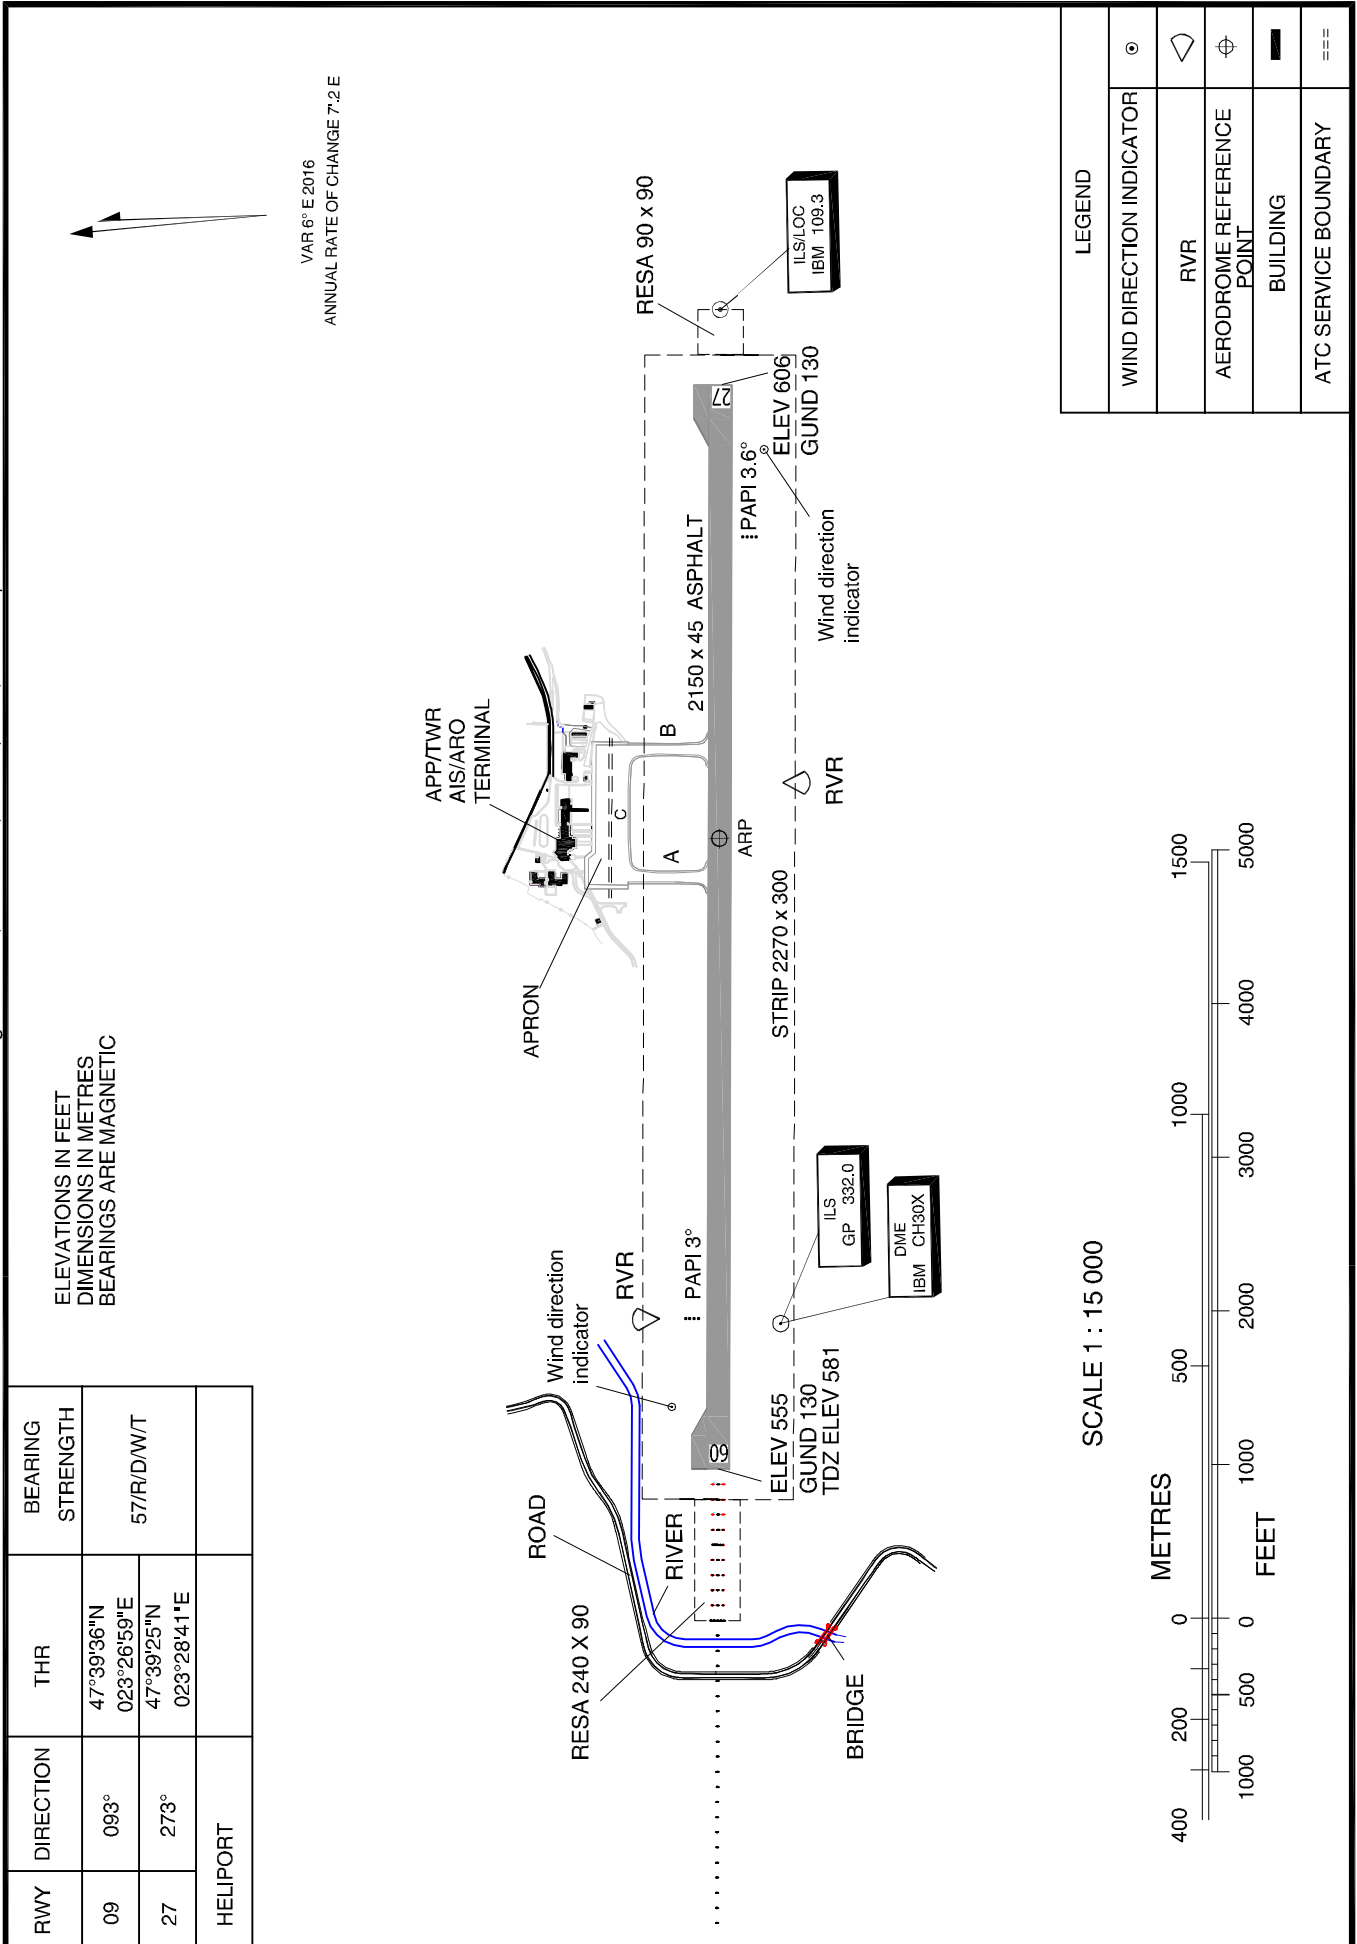

AERODROME CHART - ICAO

47°39'30"N
023°27'58"E

ELEV 606 FT

TWR 118.855
TWR 118.100 ALTN

BAIA MARE / Maramureş
(LRBM)

Changes: GUND, TDZ ELEV, ILS GP, DME, TWR freq./Ch

AERODROME CHART - ICAO

47°39'30"N
023°27'58"E

ELEV 606 FT

TWR 118.855
TWR 118.100 ALTN

BAIA MARE / Maramureş
(LRBM)

Changes: TWR freq./Ch