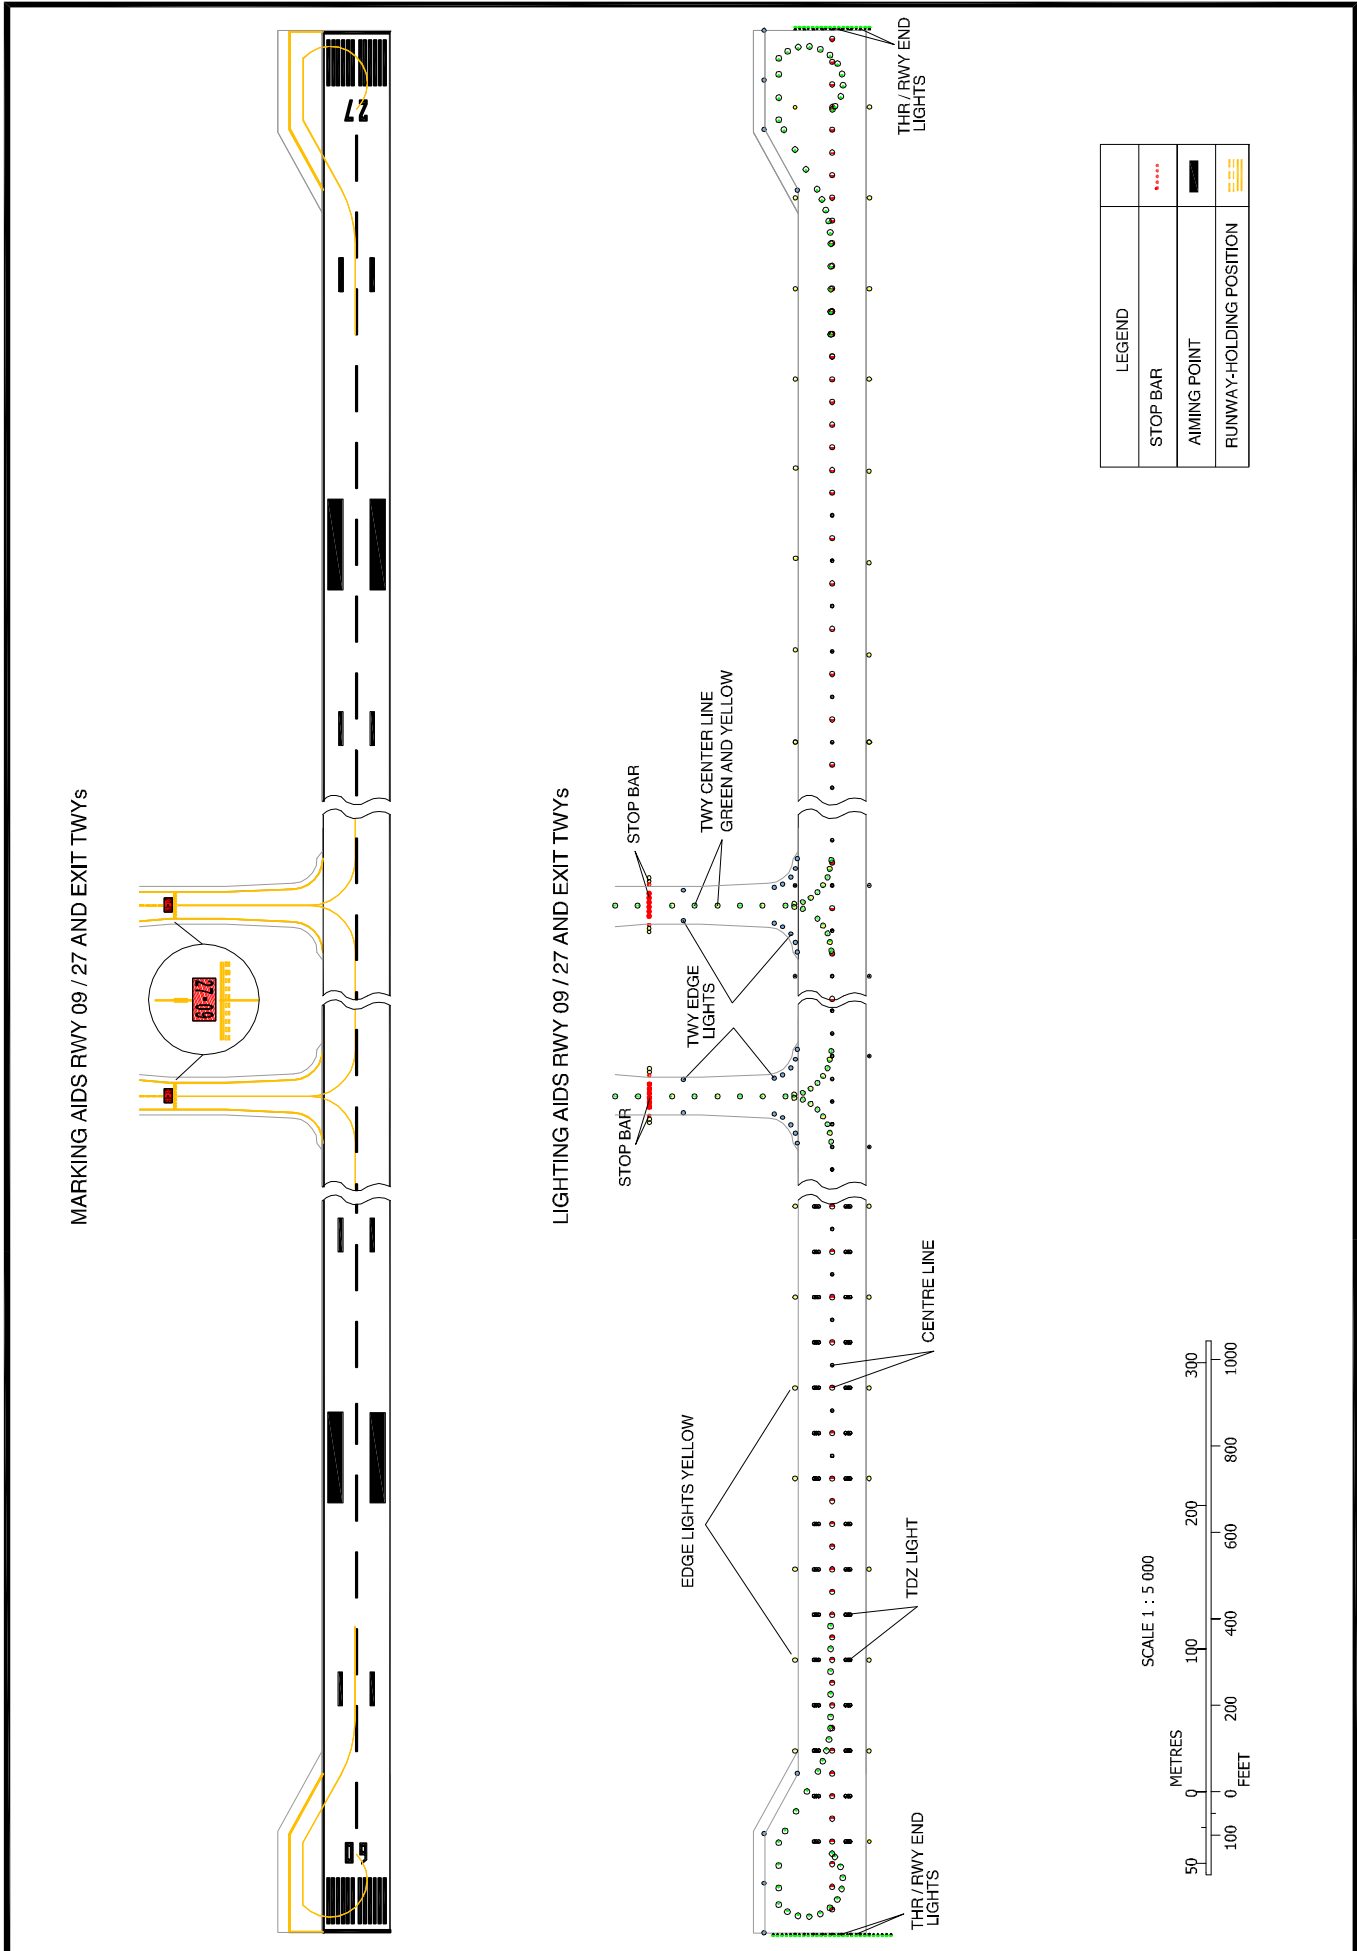

AERODROME CHART - ICAO

47°39'30"N
023°27'58"E

ELEV 606 FT

TWR 118.855
TWR 118.100 ALTN

BAIA MARE / Maramureş
(LRBM)

Changes: GUND, TDZ ELEV, ILS GP, DME, TWR freq./Ch

AERODROME CHART - ICAO

47°39'30"N
023°27'58"E

ELEV 606 FT

TWR 118.855
TWR 118.100 ALTN

BAIA MARE / Maramureş
(LRBM)

Changes: TWR freq./Ch