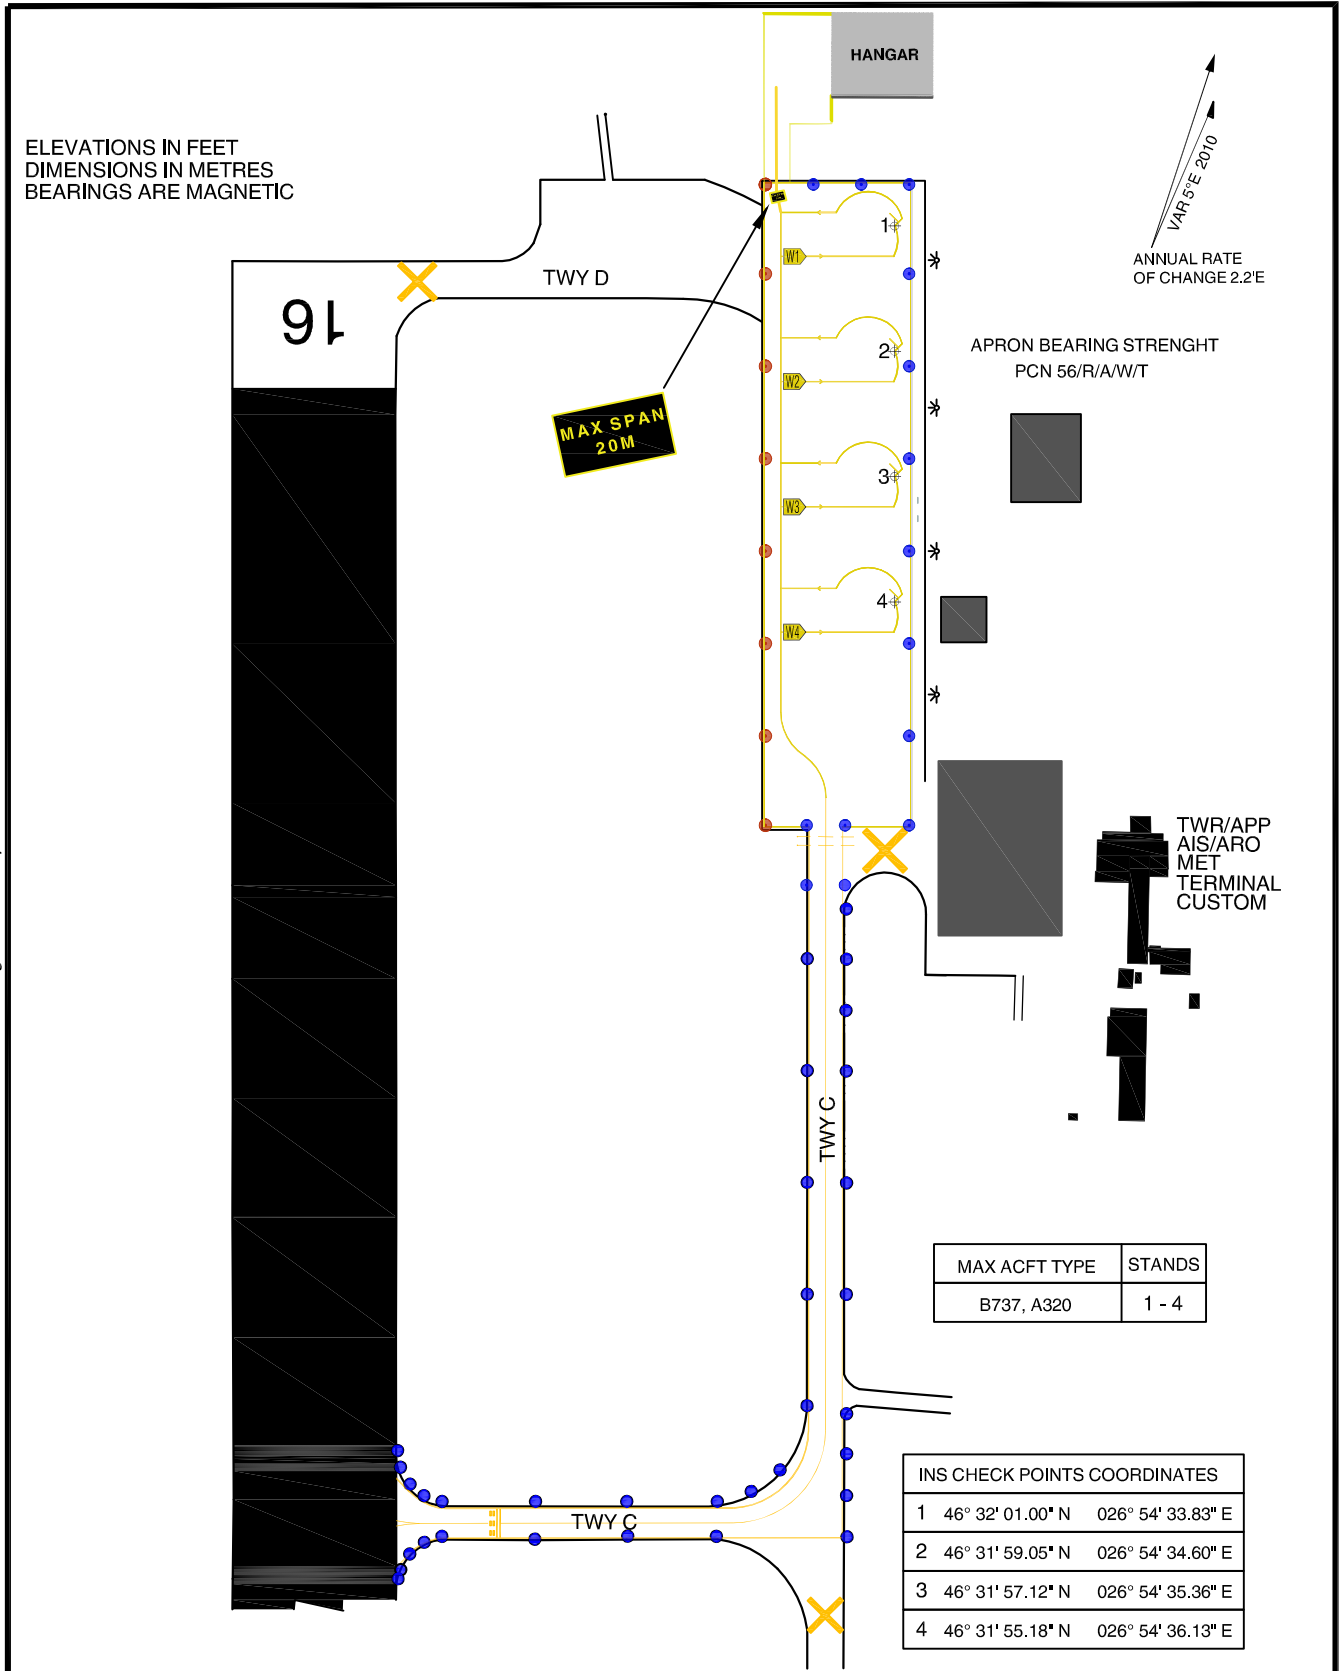

**AIRCRAFT PARKING /
DOCKING CHART - ICAO**

**APRON ELEV
607FT**

BACAU TOWER 120.980
BACAU TOWER ALTN 118.600

BACĂU / George Enescu (LRBC)

ELEVATIONS IN FEET
DIMENSIONS IN METRES
BEARINGS ARE MAGNETIC

Changes: TWR Freq.

LEGEND			
AIRCRAFT STAND	1	RWY HOLDING POSITION	
ATC SERVICE BOUNDARY		BUILDING	
INS CHECK POINT		TWY CLOSED	
FLOODLIGHTS		TAXI GUIDANCE LINE	
APRON/ TWY EDGE LIGHTS		UNSERVICEABILITY LIGHTS	