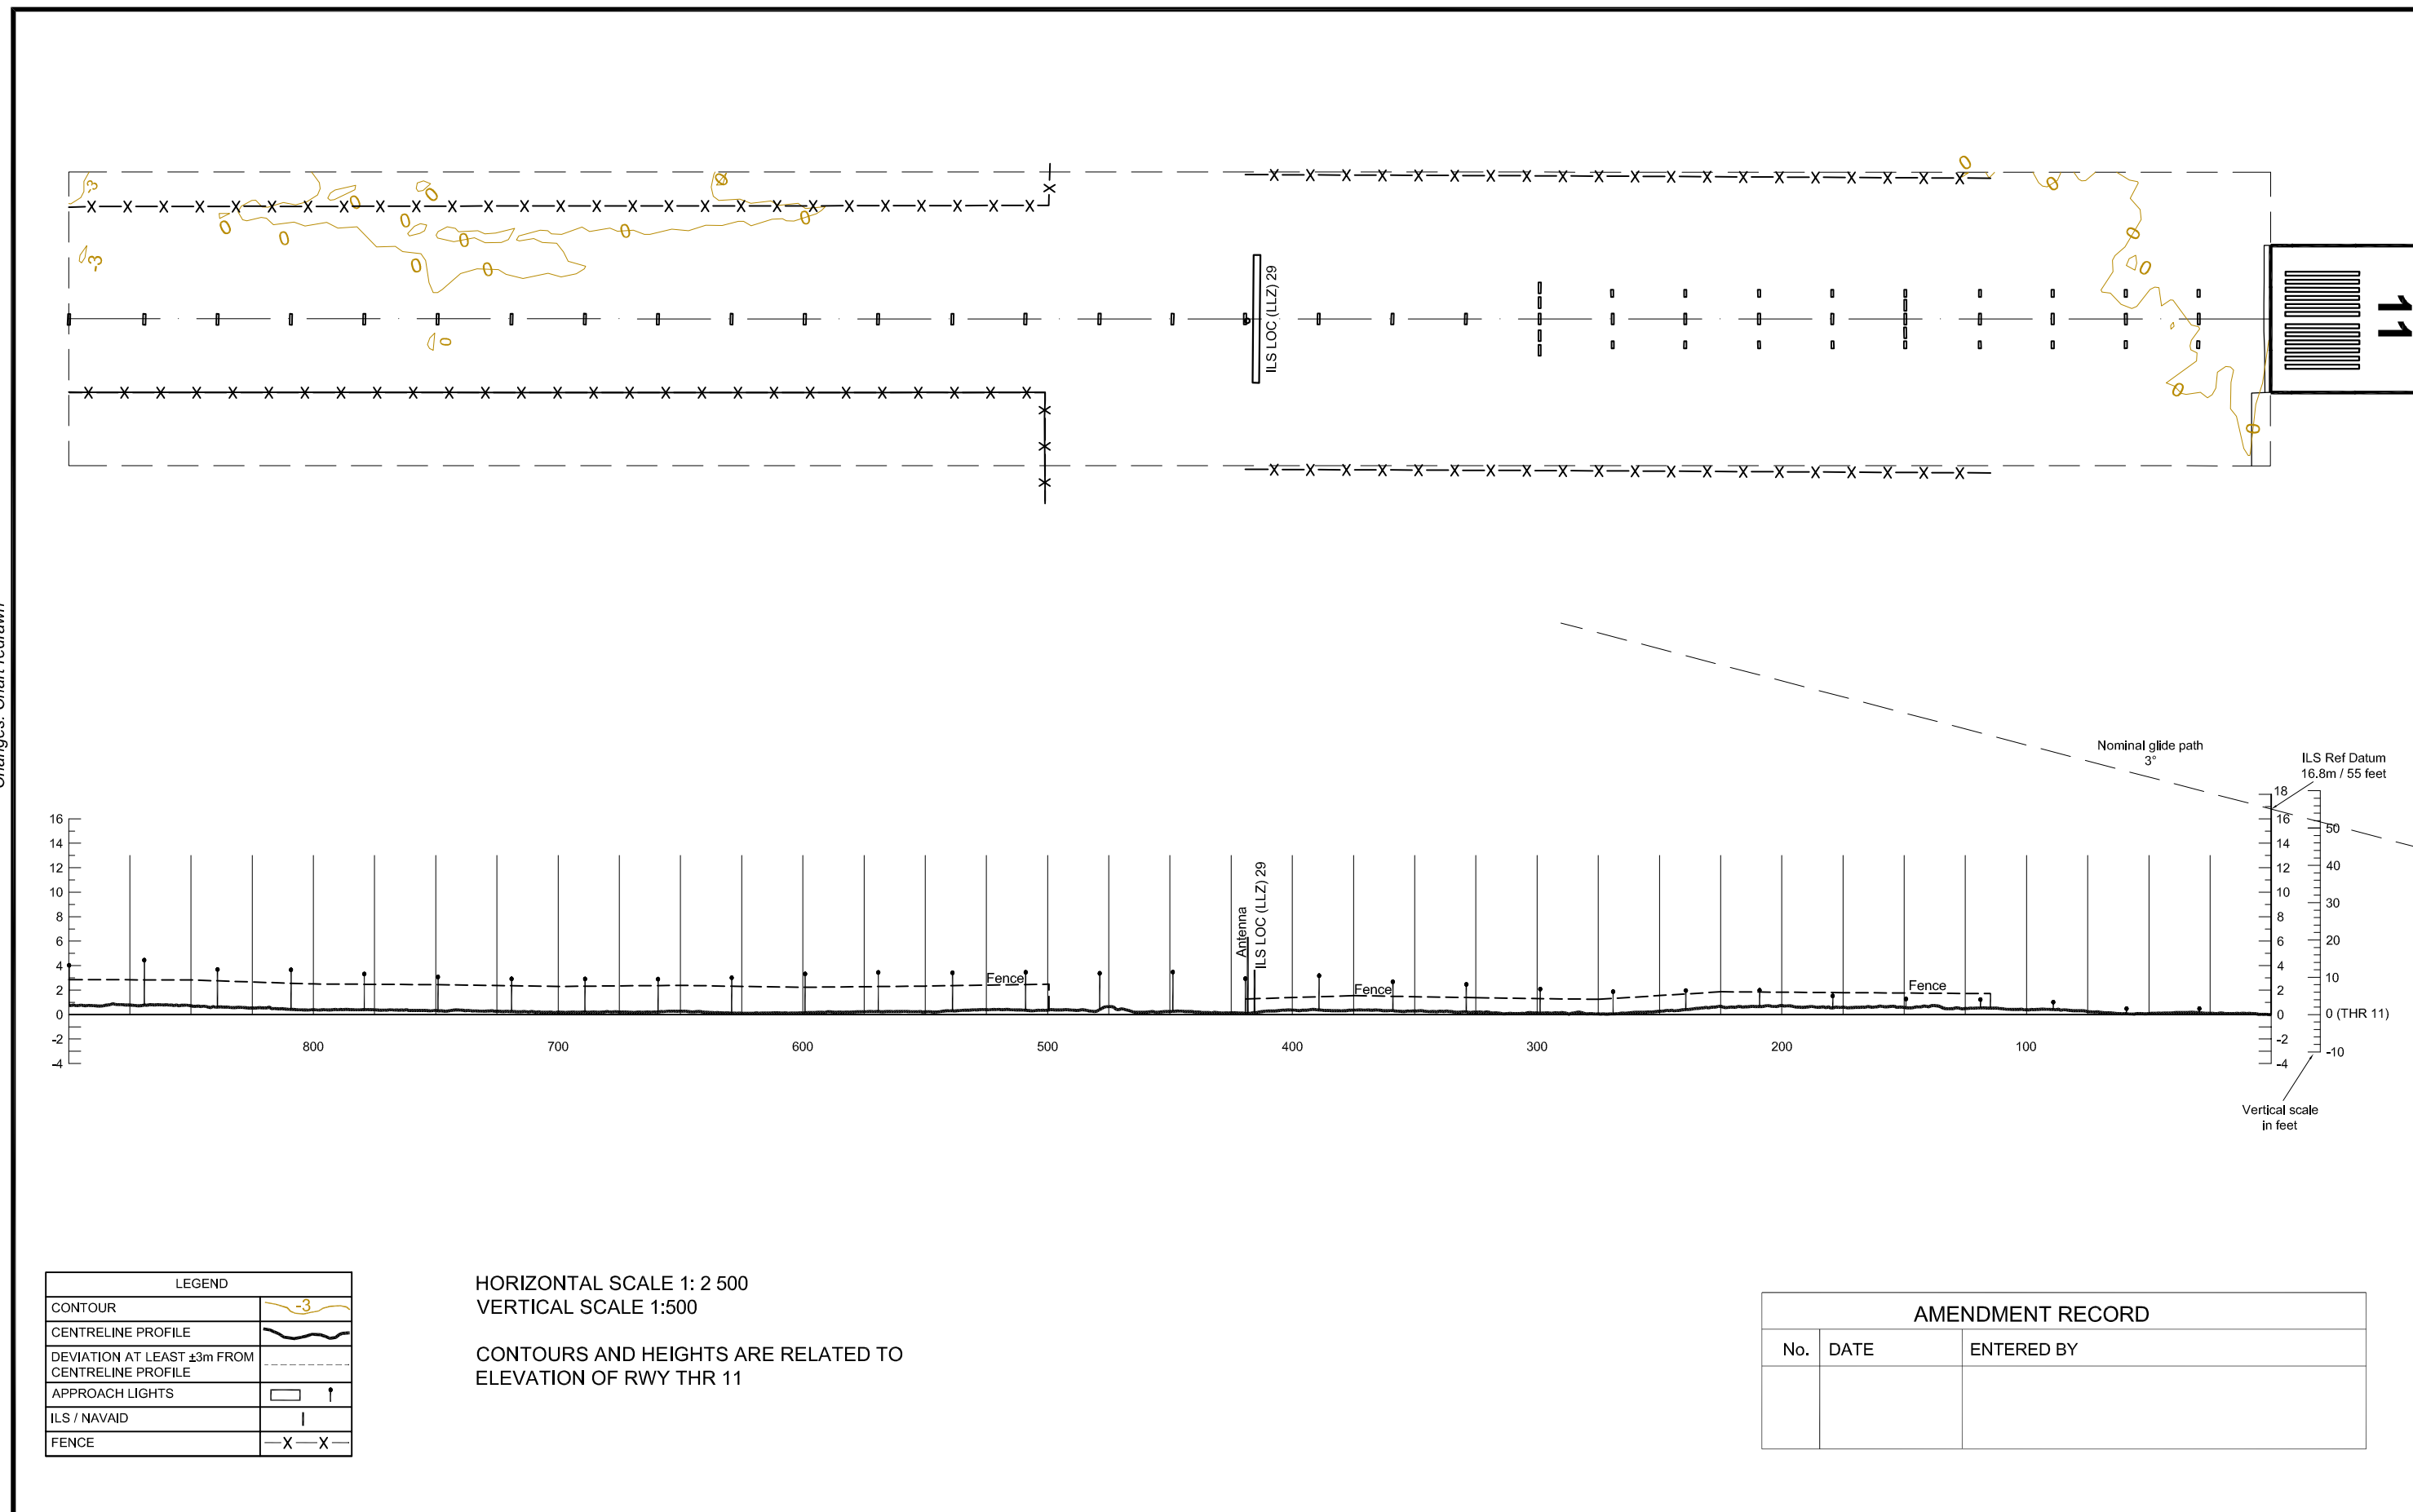

PRECISION APPROACH TERRAIN CHART - ICAO

TIMISOARA / Traian Vuia (LRTR)

RWY 11

DISTANCES IN METRES AND HEIGHTS IN FEET

Changes: Chart redrawn