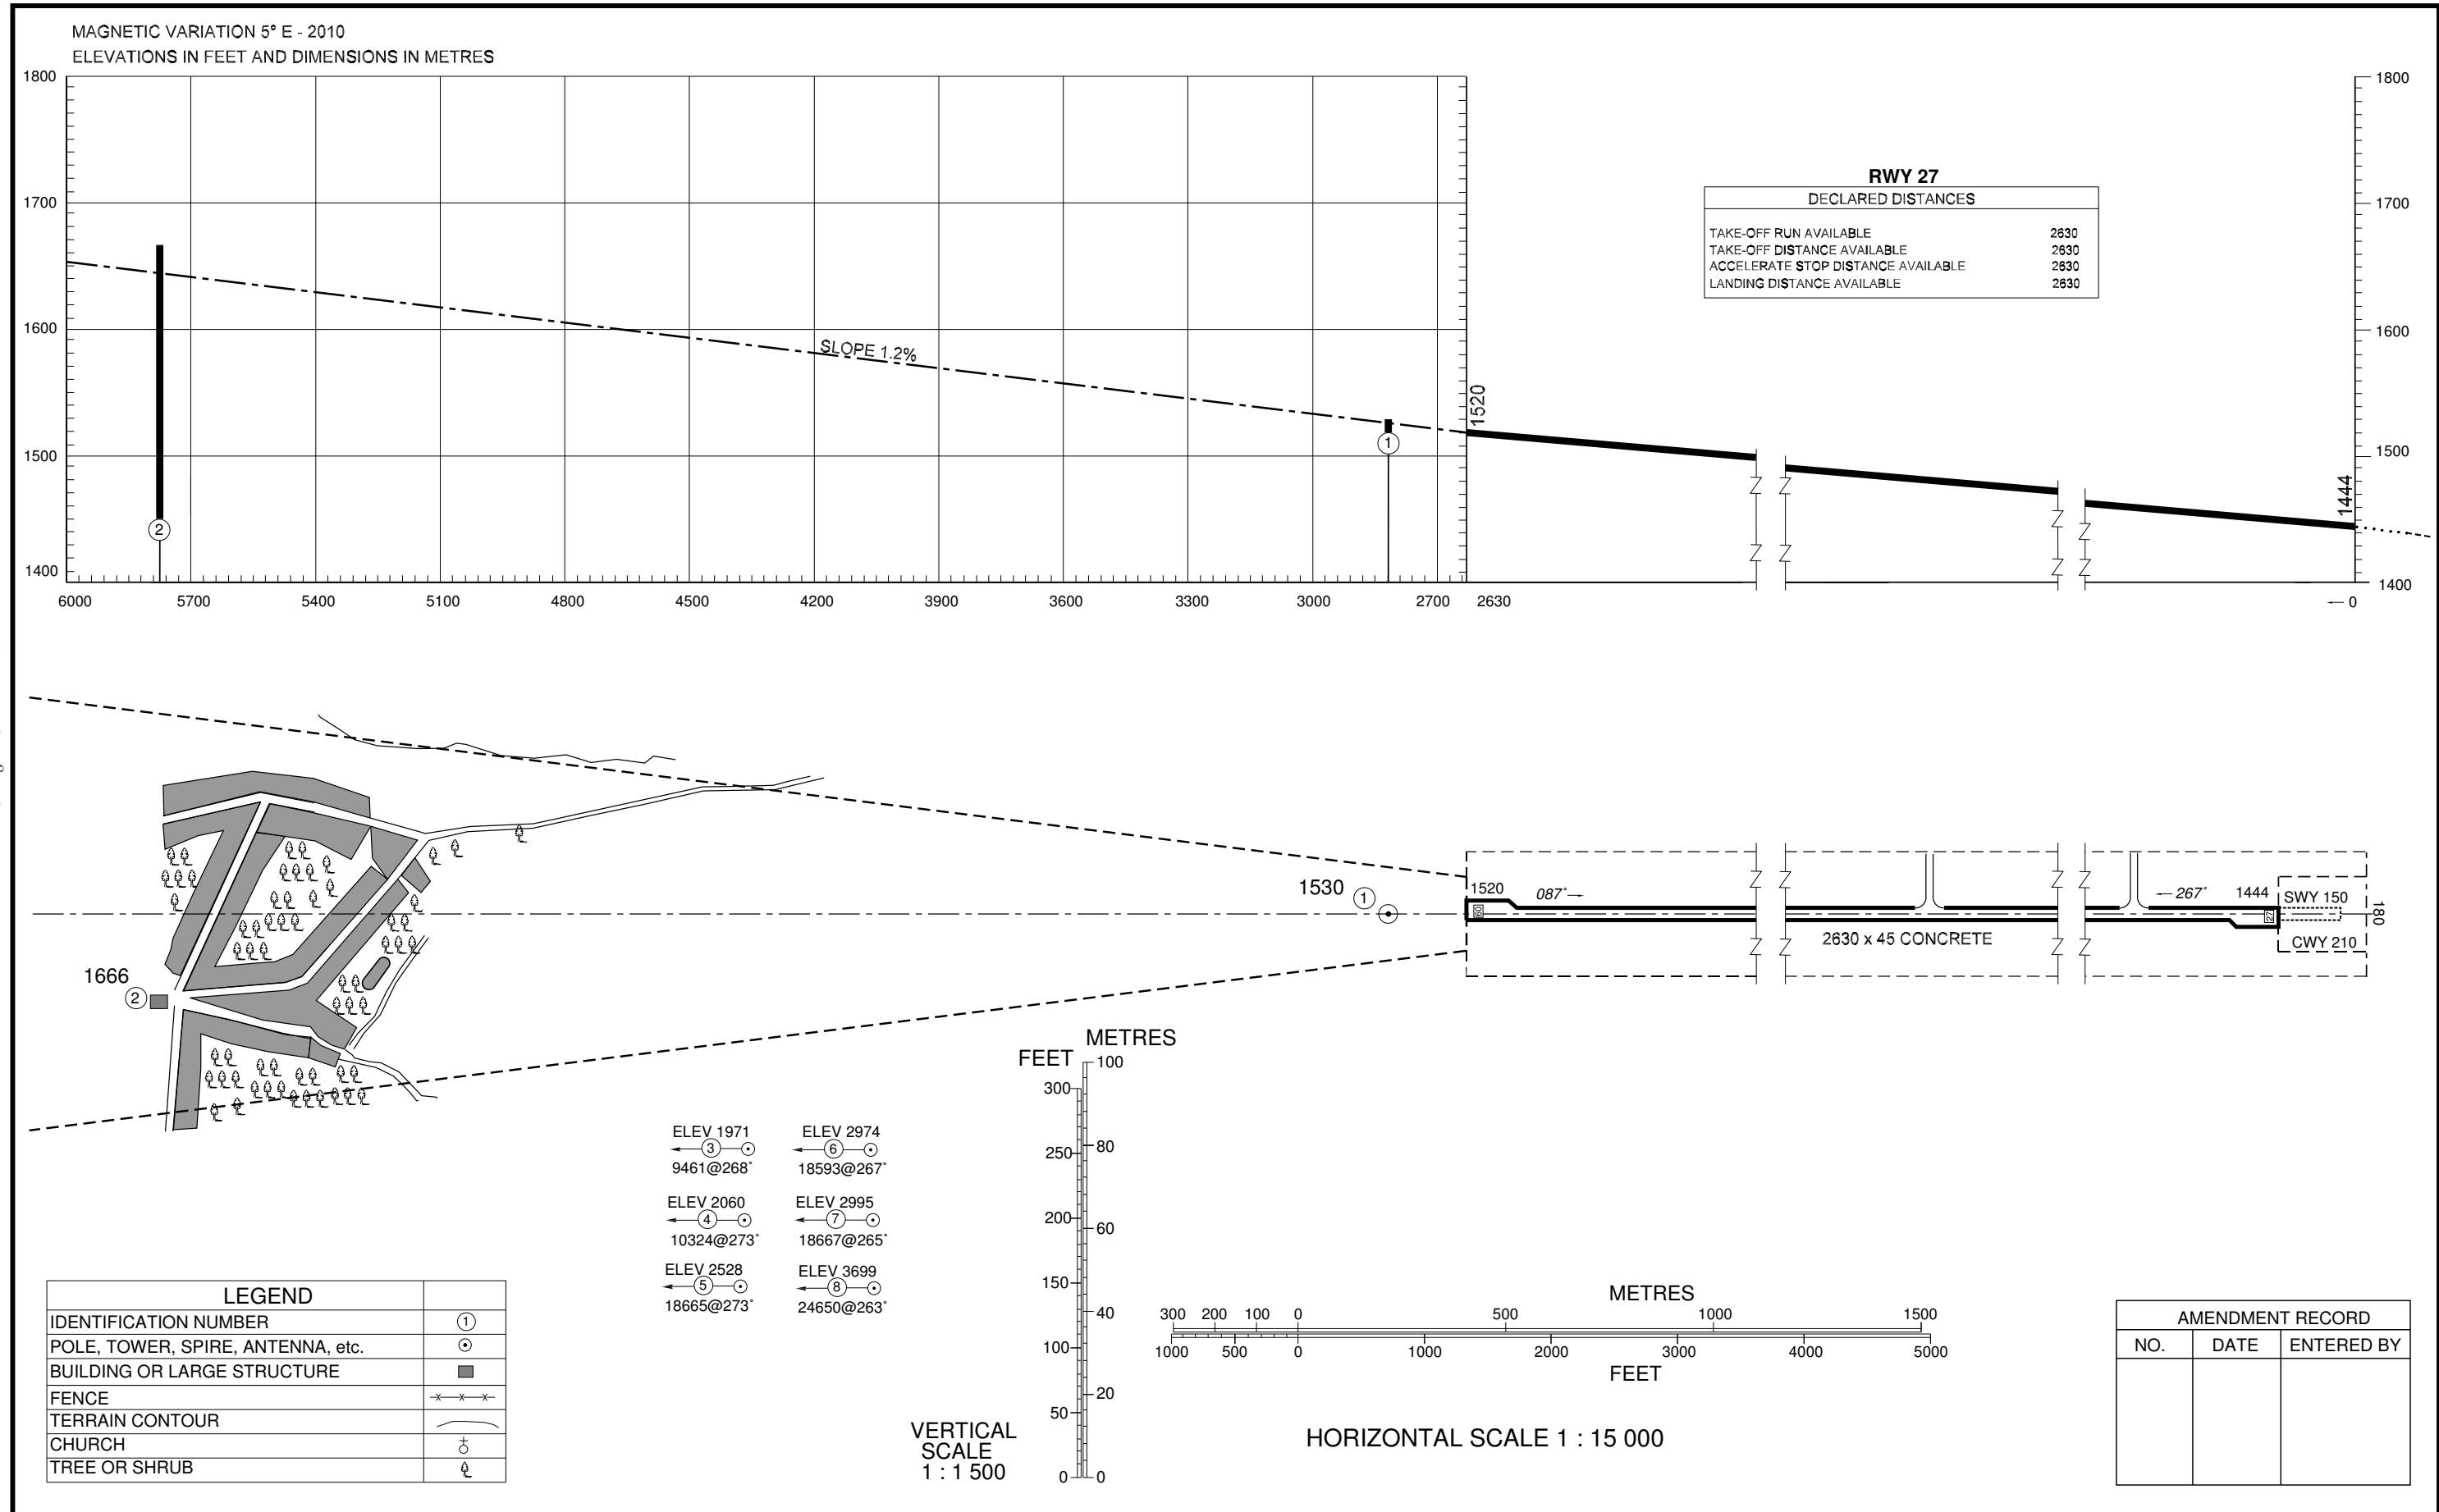

AERODROME OBSTACLE CHART - ICAO
TYPE A (OPERATING LIMITATIONS)

SIBIU / Sibiu (LRSB)

Changes: Chart redrawn.